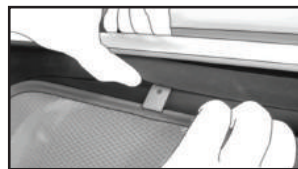

STEP #3

INSERT CLIPS INSIDE WEATHERSTRIP