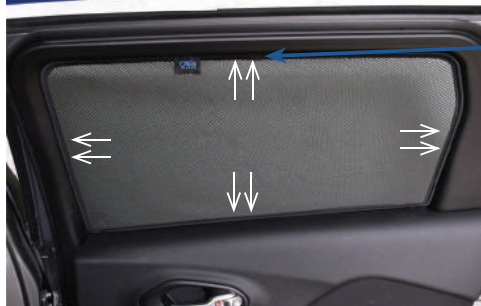

JEEP CHEROKEE 5DR
JEE-CHER-5-C-18

Components Needed

Side Shades

CL-M13 x 2

CL-M03 x 4

Side Shade Installation

STEP #1

ATTACH CLIPS ON SHADE EDGES

STEP #2

POSITION THE SIDE SHADE

STEP #3

INSERT CLIPS INSIDE WEATHERSTRIP

STEP #4

ENSURE SECURELY FITTED IN PLACE

CAR[®]
SHADES