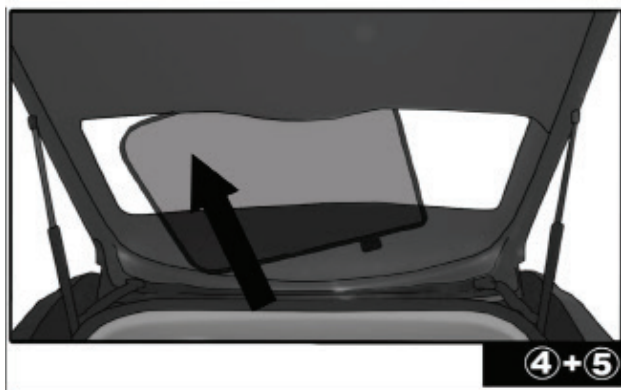

Installation

KIA CARNIVAL / SEDONA 5DR
KIA-CARN-5-B

REAR SHADE INSTALLATION