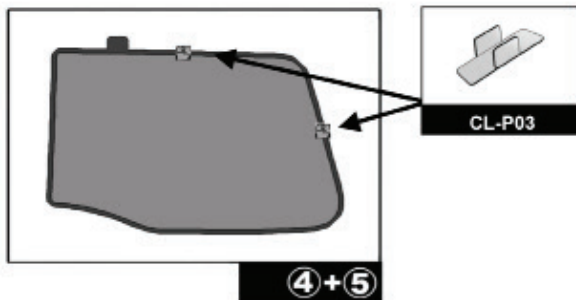

Installation

KIA CARNIVAL / SEDONA 5DR
KIA-CARN-5-B

REAR SHADE INSTALLATION