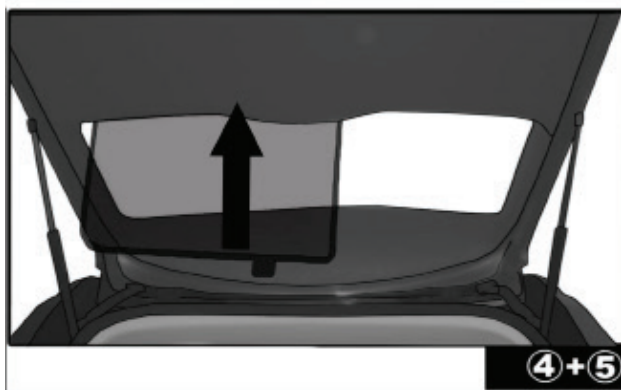

Installation

KIA CARNIVAL / SEDONA 5DR
KIA-CARN-5-B

REAR SHADE INSTALLATION