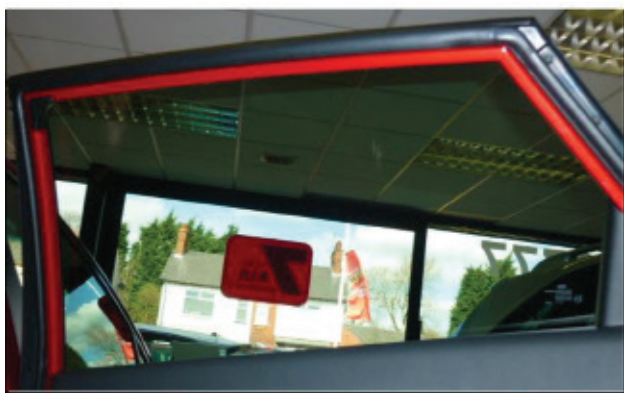

Installation Manual

KIA CEE'D ESTATE
KIA-CEED-E-B

COMPONENTS INCLUDED

CL-M02 x 10

CL-M14 x 1

Installation

KIA CEE'D ESTATE
KIA-CEED-E-B

SIDE SHADE INSTALLATION

CL-M02

Installation

KIA CEE'D ESTATE
KIA-CEED-E-B

QUARTER LIGHT SHADE INSTALLATION

Installation

KIA CEE'D ESTATE
KIA-CEED-E-B

REAR SHADE INSTALLATION

Installation