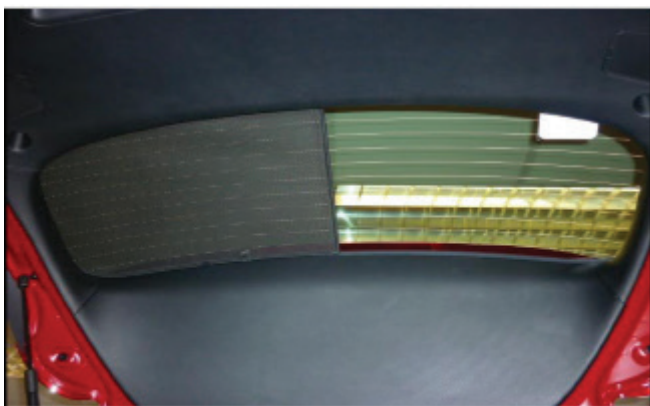

Installation Manual

KIA CEE'D ESTATE
KIA-CEED-E-B

COMPONENTS INCLUDED

CL-M02 x 10

CL-M14 x 1

Installation

KIA CEE'D ESTATE
KIA-CEED-E-B

SIDE SHADE INSTALLATION

CL-M02

Installation

KIA CEE'D ESTATE
KIA-CEED-E-B

QUARTER LIGHT SHADE INSTALLATION

Installation

KIA CEE'D ESTATE
KIA-CEED-E-B

REAR SHADE INSTALLATION

Installation