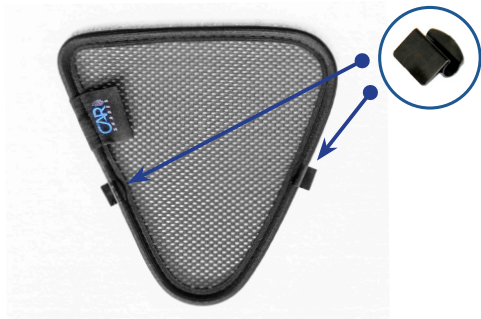

Ensure clips go between metal & rubber trim

Installation

KIA SOUL 5DR
KIA-SOUL-5-B

Side Shade Installation

STEP 7

STEP 8

View from the other side

STEP 9

Repeat this whole process for the other side

Installation

KIA SOUL 5DR
KIA-SOUL-5-B

Components Needed

Port Shades

CL-M02 x 4

Port Shade Installation

STEP 1