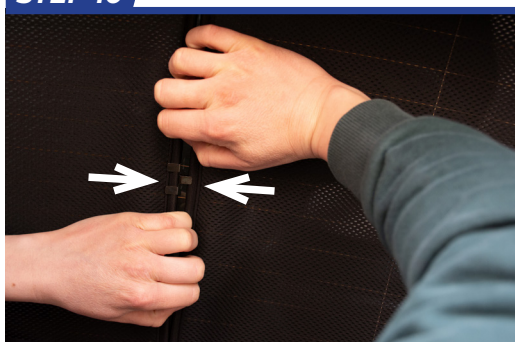

Installation

KIA SOUL 5DR
KIA-SOUL-5-B

Tailgate Shade Installation

STEP 7

Repeat this whole process for the other side

STEP 8

STEP 9

STEP 10

STEP 11