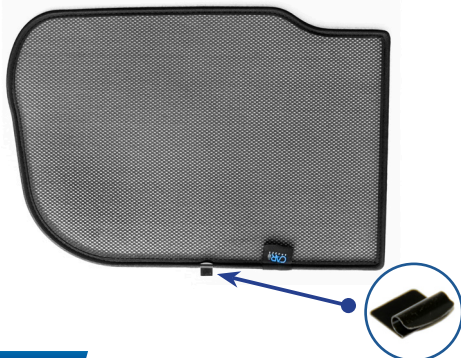

Components Needed

Tailgate Shades

CL-M12 x 2

CL-M14 x 1

Tailgate Shade Installation

STEP 1

STEP 2

STEP 3