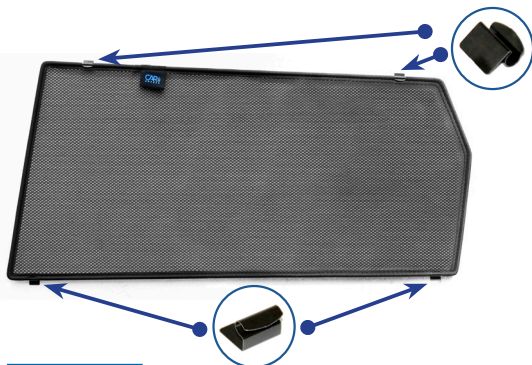

Installation

KIA SOUL 5DR
KIA-SOUL-5-B

Components Needed

Side Shade Installation

STEP 1