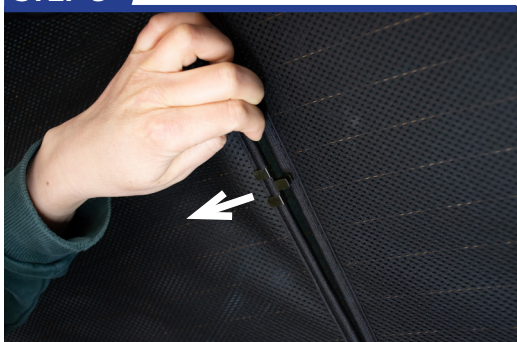

Installation

KIA SOUL 5DR
KIA-SOUL-5-B

Tailgate Shade Installation

STEP 7

Repeat this whole process for the other side

STEP 8

STEP 9

STEP 10

STEP 11