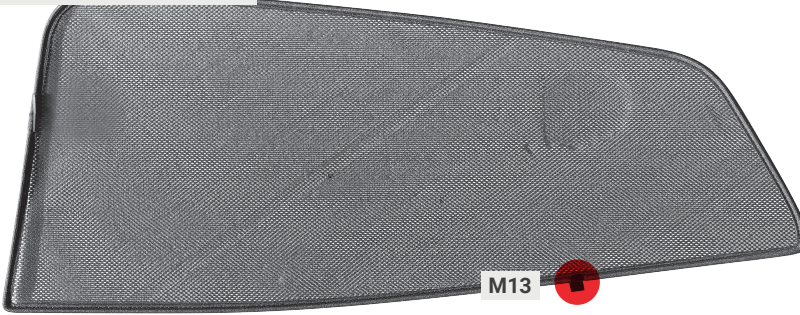

KIA SPORTAGE | 5-DOOR

KIA-SPOR-5-E-18

Side Windows

CLIP PLACEMENT

Side Window Shades - x2

M11 - x4

M13 - x2

TRIM TOOL