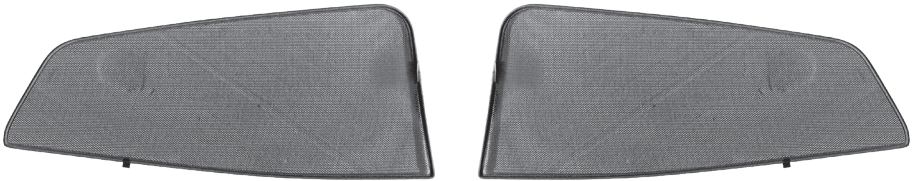

**KIA SPORTAGE | 5-DOOR**  
**KIA-SPOR-5-E-18**

**Included Components:**

**Side Window Shades**

# KIA SPORTAGE | 5-DOOR

## KIA-SPOR-5-E-18