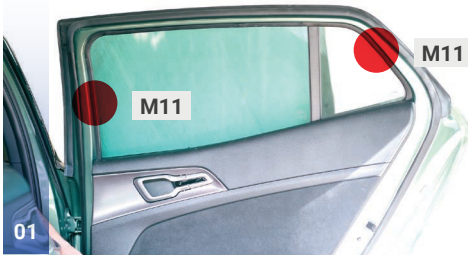

### Side Windows

CLIP PLACEMENT

Side Window Shades - x2

M11 - x4

M13 - x2

TRIM TOOL