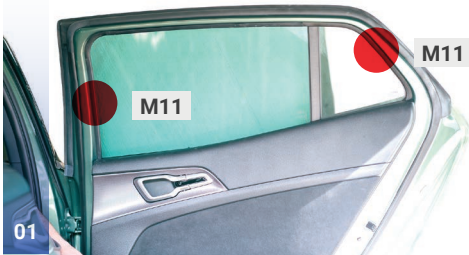

KIA SPORTAGE | 5-DOOR

KIA-SPOR-5-E

Side Windows

CLIP PLACEMENT

Side Window Shades - x2

M11 - x4

M13 - x2

TRIM TOOL