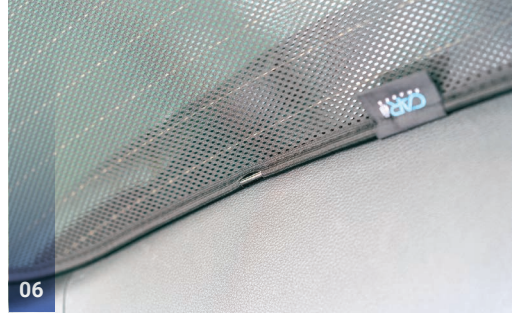

CLIP PLACEMENT

M14 - x2

M12 - x1

01

02

03

04

CAR SHADES