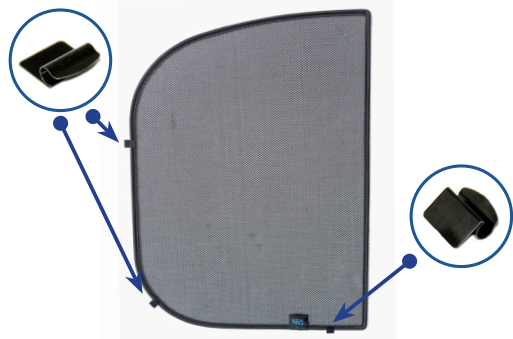

Installation

KIA STINGER 5DR
KIA-STIN-5-A

Components Needed

Tailgate Shade Installation

STEP 1