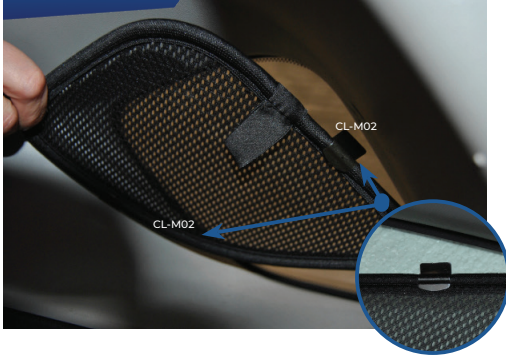

ATTACH CLIPS ON SHADE EDGES

STEP #2

POSITION THE SIDE SHADE

STEP #3

INSERT CLIPS INSIDE WEATHERSTRIP

STEP #4

ENSURE SECURELY FITTED IN PLACE

CAR
SHADES

Quarter Light Shade Installation

LEXUS CT 200H 5DR
LEX-CT-5-A

COMPONENTS NEEDED:

STEP #1

ATTACH CLIPS ON SHADE EDGES

STEP #2

INSERT CLIPS BEHIND INTERIOR TRIM

STEP #3

ENSURE SECURELY FITTED IN PLACE

Rear Shade Installation

LEXUS CT 200H 5DR
LEX-CT-5-A

COMPONENTS NEEDED:

STEP #1

ATTACH CLIPS ON SHADE EDGES

STEP #2

POSITION THE REAR SHADE