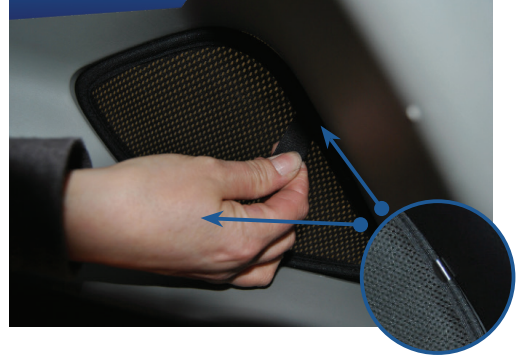

ATTACH CLIPS ON SHADE EDGES

STEP #2

POSITION THE SIDE SHADE

STEP #3

INSERT CLIPS INSIDE WEATHERSTRIP

STEP #4

ENSURE SECURELY FITTED IN PLACE

CAR
SHADES

Quarter Light Shade Installation

LEXUS CT 200H 5DR
LEX-CT-5-A

COMPONENTS NEEDED:

STEP #1

ATTACH CLIPS ON SHADE EDGES

STEP #2

INSERT CLIPS BEHIND INTERIOR TRIM

STEP #3

ENSURE SECURELY FITTED IN PLACE

Rear Shade Installation

LEXUS CT 200H 5DR
LEX-CT-5-A

COMPONENTS NEEDED:

STEP #1

ATTACH CLIPS ON SHADE EDGES

STEP #2

POSITION THE REAR SHADE