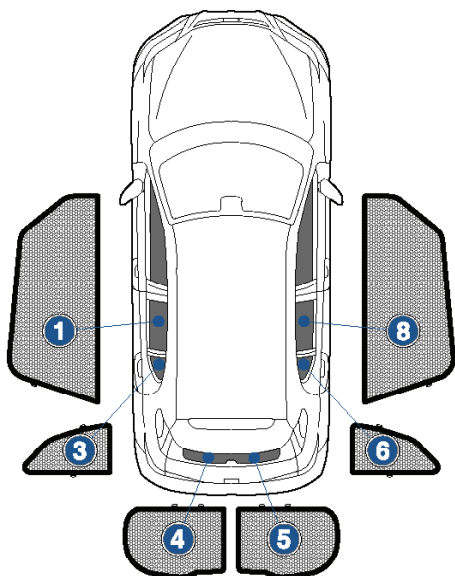

Installation Manual

LEXUS CT 200H 5DR
LEX-CT-5-A

COMPONENTS INCLUDED

SHADES

1+8

3+6

4+5

FIXING CLIPS

ATTACH CLIPS ON SHADE EDGES

STEP #2

POSITION THE SIDE SHADE

STEP #3

INSERT CLIPS INSIDE WEATHERSTRIP

STEP #4

ENSURE SECURELY FITTED IN PLACE

CAR
SHADES