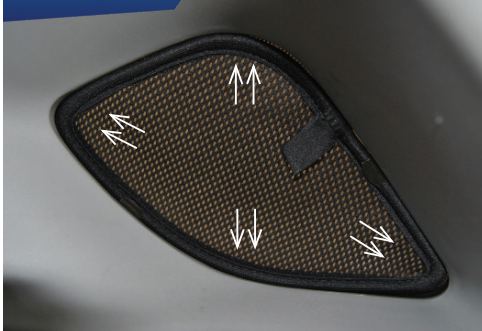

ATTACH CLIPS ON SHADE EDGES

STEP #2

POSITION THE SIDE SHADE

STEP #3

INSERT CLIPS INSIDE WEATHERSTRIP

STEP #4

ENSURE SECURELY FITTED IN PLACE

CAR
SHADES

Quarter Light Shade Installation

LEXUS CT 200H 5DR
LEX-CT-5-A

COMPONENTS NEEDED:

STEP #1

ATTACH CLIPS ON SHADE EDGES

STEP #2

INSERT CLIPS BEHIND INTERIOR TRIM

STEP #3

ENSURE SECURELY FITTED IN PLACE

Rear Shade Installation

LEXUS CT 200H 5DR
LEX-CT-5-A

COMPONENTS NEEDED:

STEP #1

ATTACH CLIPS ON SHADE EDGES

STEP #2

POSITION THE REAR SHADE