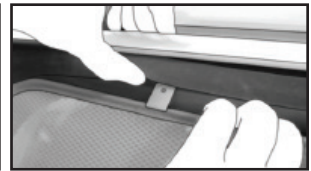

ATTACH CLIPS ON SHADE EDGES

STEP #2

POSITION THE SIDE SHADE

STEP #3

INSERT CLIPS INSIDE WEATHERSTRIP

STEP #4

ENSURE SECURELY FITTED IN PLACE

CAR
SHADES