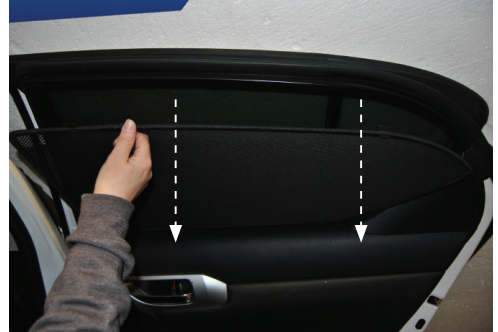

ATTACH CLIPS ON SHADE EDGES

STEP #2

POSITION THE SIDE SHADE

STEP #3

INSERT CLIPS INSIDE WEATHERSTRIP

STEP #4

ENSURE SECURELY FITTED IN PLACE

CAR
SHADES