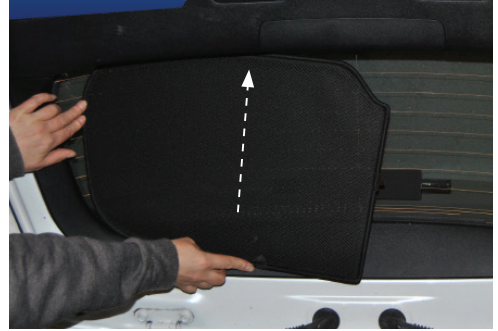

ATTACH CLIPS ON SHADE EDGES

STEP #2

POSITION THE SIDE SHADE

STEP #3

INSERT CLIPS INSIDE WEATHERSTRIP

STEP #4

ENSURE SECURELY FITTED IN PLACE

CAR
SHADES

ENSURE SECURELY FITTED IN PLACE

Rear Shade Installation

LEXUS CT 200H 5DR
LEX-CT-5-A

COMPONENTS NEEDED:

STEP #1

ATTACH CLIPS ON SHADE EDGES

STEP #2

POSITION THE REAR SHADE

STEP #3

INSERT CLIPS BEHIND INTERIOR TRIM

STEP #4

REPEAT THE PROCESS ON OTHER SHADE

STEP #5

ENSURE SECURELY FITTED IN PLACE

CAR
SHADES