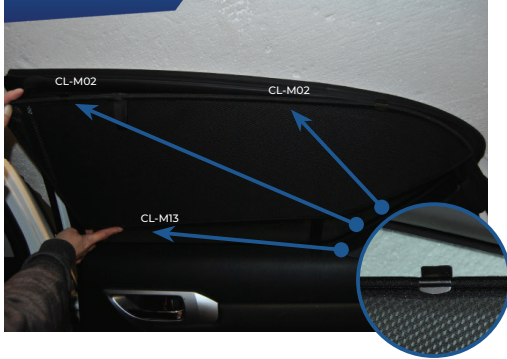

CL-M02 x 10

CL-M13 x 2

CL-M14 x 1

Side Shade Installation

LEXUS CT 200H 5DR

LEX-CT-5-A

COMPONENTS NEEDED:

STEP #1

ATTACH CLIPS ON SHADE EDGES

STEP #2

POSITION THE SIDE SHADE

STEP #3

INSERT CLIPS INSIDE WEATHERSTRIP

STEP #4

ENSURE SECURELY FITTED IN PLACE

CAR
SHADES