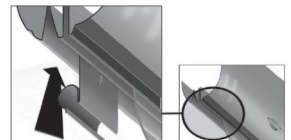

Installation Manual

LEXUS IS 4DR
LEX-IS-4-C

COMPONENTS INCLUDED

CL-M04 x 4

CL-M12 x 2

CL-M13 x 2

CL-M14 x 1

Installation

LEXUS IS 4DR
LEX-IS-4-C

SIDE SHADE INSTALLATION

Installation

LEXUS IS 4DR
LEX-IS-4-C

REAR SHADE INSTALLATION