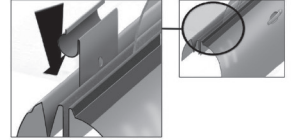

Installation Manual

LEXUS IS 4DR
LEX-IS-4-C

COMPONENTS INCLUDED

CL-M04 x 4

CL-M12 x 2

CL-M13 x 2

CL-M14 x 1

Installation

LEXUS IS 4DR
LEX-IS-4-C

SIDE SHADE INSTALLATION

Installation

LEXUS IS 4DR
LEX-IS-4-C

REAR SHADE INSTALLATION