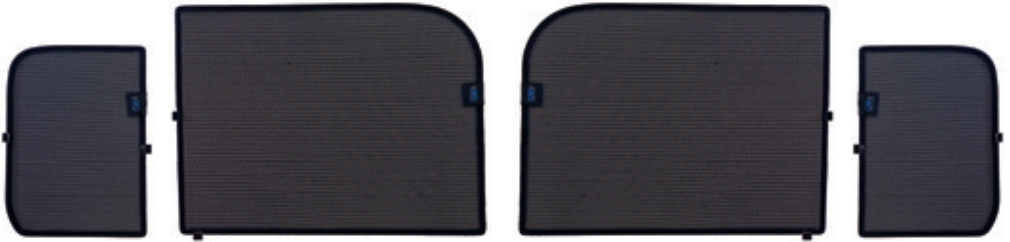

## LAND ROVER DEFENDER 130 (2020>) 5 DOOR

LRO-D130-5-B-18

Included Components:

### Side Window Shades

M01

M02 - x04

M03

M04

M05 - x02

M09

M11

# LAND ROVER DEFENDER 130 (2020>) 5 DOOR

LRO-D130-5-B-18

Side Windows

Side Window Shades - x2

CLIP PLACEMENT

M02 - x4

M05 - x2

M13 - x4

# LAND ROVER DEFENDER 130 (2020>) 5 DOOR

LRO-D130-5-B-18

Side Windows