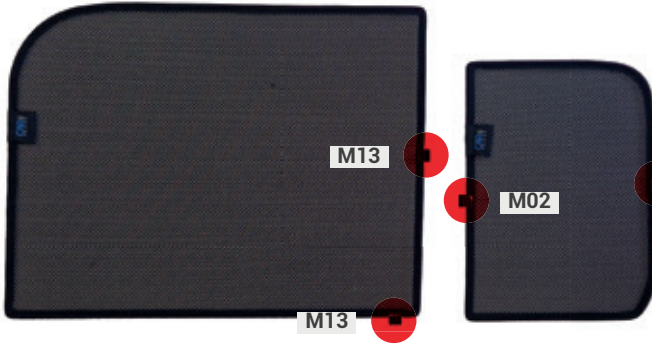

### Side Window Shades

M01

M02 - x04

M03

M04

M05 - x02

M09

M11

# LAND ROVER DEFENDER 130 (2020>) 5 DOOR

LRO-D130-5-B-18

Side Windows

Side Window Shades - x2

CLIP PLACEMENT

M02 - x4

M05 - x2

M13 - x4