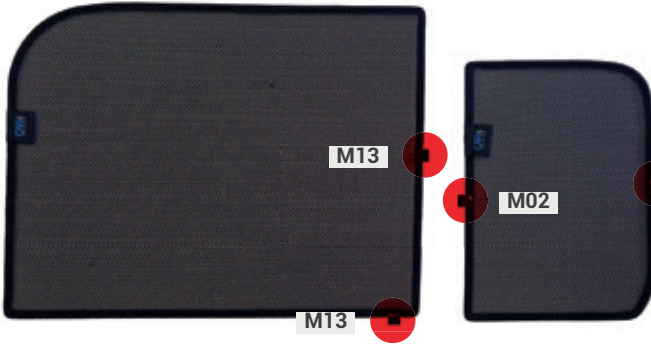

LAND ROVER DEFENDER 130 (2020>)

5 DOOR

LRO-D130-5-B

Included Components:

Side Window Shades

Tailgate Shades

Load Area Shades

M01

M02 - x14

M03

M04

M05 - x02

M09

M11

M12

M13 - x04

M14 - x1

P01

P02

CLEANER

TRIM TOOL - x1

LAND ROVER DEFENDER 130 (2020>)

5 DOOR

LRO-D130-5-B

Side Windows

Side Window Shades - x2

CLIP PLACEMENT

M02 - x4

M05 - x2

M13 - x4

Trim Tool - x1

LAND ROVER DEFENDER 130 (2020>)