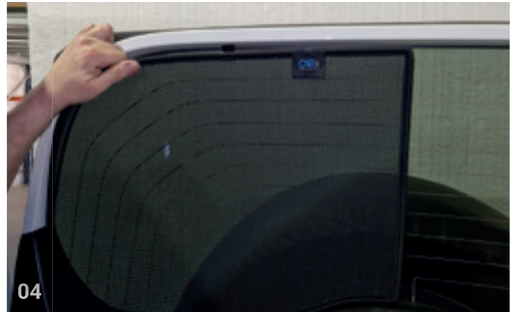

LAND ROVER DEFENDER 130 (2020>)

5 DOOR

LRO-D130-5-B

Tailgate Window

CLIP PLACEMENT

Tailgate Shades - x2

M02 - x04

M14 - x01