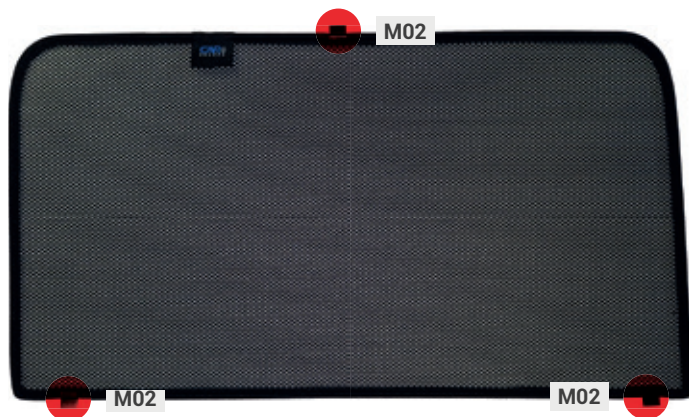

5 DOOR

LRO-D130-5-B

Side Windows

LAND ROVER DEFENDER 130 (2020>)

5 DOOR

LRO-D130-5-B

Load Area Windows

CLIP PLACEMENT

Load Area Shades - x2

M02 - x6

LAND ROVER DEFENDER 130 (2020>)

5 DOOR

LRO-D130-5-B

Tailgate Window

CLIP PLACEMENT

Tailgate Shades - x2