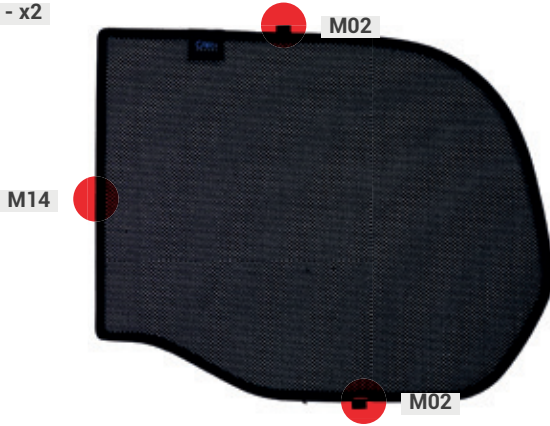

5 DOOR

LRO-D130-5-B

Side Windows

LAND ROVER DEFENDER 130 (2020>)

5 DOOR

LRO-D130-5-B

Load Area Windows

CLIP PLACEMENT

Load Area Shades - x2

M02 - x6

LAND ROVER DEFENDER 130 (2020>)

5 DOOR

LRO-D130-5-B

Tailgate Window

CLIP PLACEMENT

Tailgate Shades - x2