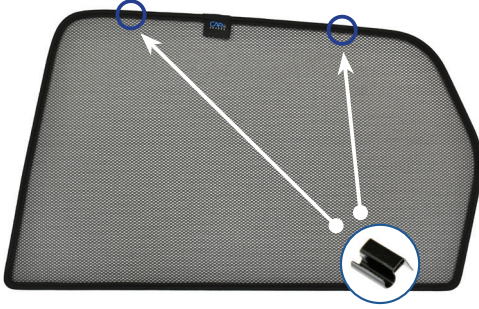

Installation Manual

LAND ROVER DISCOVERY SPORT 5DR
LRO-DISC-5-C-18

Shades

Fixing Clips

Side Shades

CL-M04 x 4

Installation

LAND ROVER DISCOVERY SPORT 5DR
LRO-DISC-5-C-18

Components Needed

Side Shades

CL-M04 x 4

Side Shade Installation

STEP 1

STEP 2

STEP 3

STEP 4

STEP 5

STEP 6

Installation

LAND ROVER DISCOVERY SPORT 5DR
LRO-DISC-5-C-18

Side Shade Installation

STEP 7

STEP 8

Repeat this whole process for the other side.