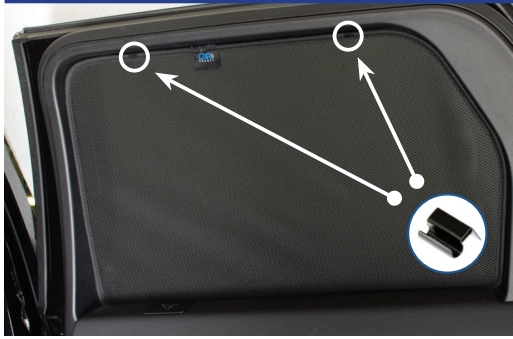

STEP 5

STEP 6

Installation

LAND ROVER DISCOVERY SPORT 5DR
LRO-DISC-5-C-18

Side Shade Installation

STEP 7

STEP 8

Repeat this whole process for the other side.