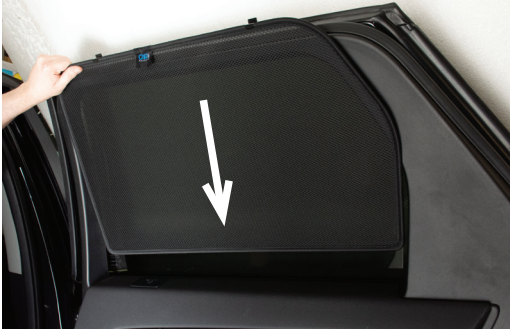

Components Needed

Side Shades

CL-M04 x 4

Side Shade Installation

STEP 1

STEP 2

STEP 3

STEP 4

STEP 5

STEP 6

Installation

LAND ROVER DISCOVERY SPORT 5DR
LRO-DISC-5-C-18

Side Shade Installation

STEP 7

STEP 8

Repeat this whole process for the other side.