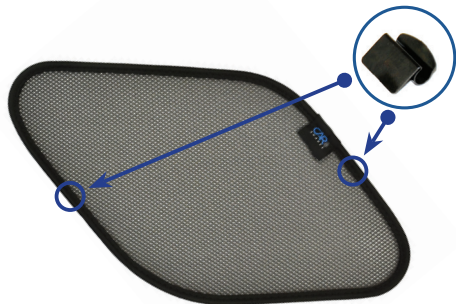

Installation

LAND ROVER DISCOVERY SPORT 5DR
LRO-DISC-5-C

Components Needed

Port Shade Installation

STEP 1