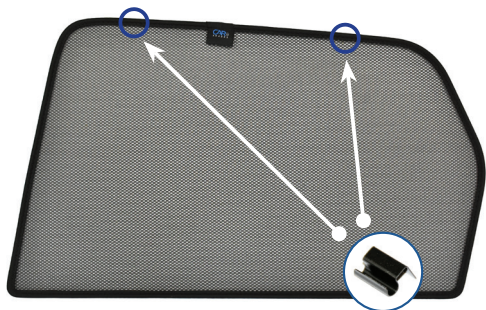

Installation

LAND ROVER DISCOVERY SPORT 5DR
LRO-DISC-5-C

Components Needed

Side Shade Installation

STEP 1