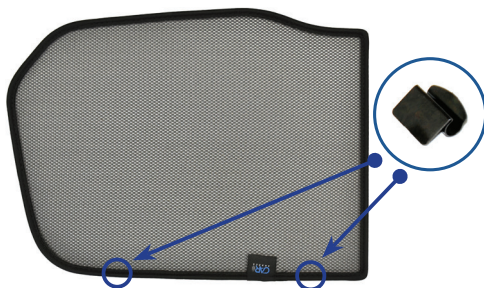

Installation

LAND ROVER DISCOVERY SPORT 5DR
LRO-DISC-5-C

Components Needed

Tailgate Shade Installation

STEP 1