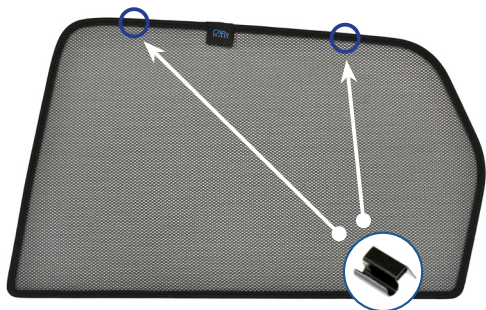

Installation Manual

LAND ROVER DISCOVERY SPORT 5DR
LRO-DISC-5-D-18

Shades

Side Shades

Fixing Clips

CL-M04 x 4

Installation

LAND ROVER DISCOVERY SPORT 5DR
LRO-DISC-5-D-18

Components Needed

Side Shades

CL-M04 x 4

Side Shade Installation

STEP 1

STEP 2

STEP 3

STEP 4

STEP 5

STEP 6

Installation

LAND ROVER DISCOVERY SPORT 5DR
LRO-DISC-5-D-18

Side Shade Installation

STEP 7

View from the other side. Ensure the clips fit between the seals

STEP 8

Repeat this whole process for the other side.