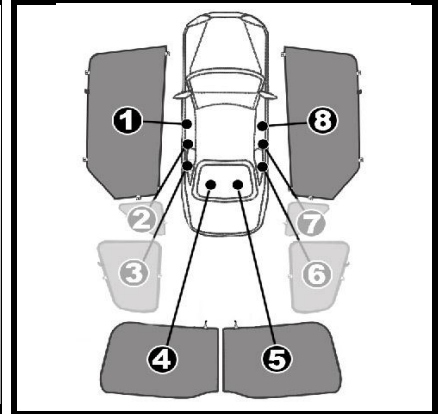

INSTALLATION INSTRUCTIONS

LANDROVER EVOUGE 3 DOOR

LRO-EVO-3-A

COMPONENTS INCLUDED

SHADES

FIXING CLIPS

SIDE SHADE INSTALLATION

REAR SHADE INSTALLATION