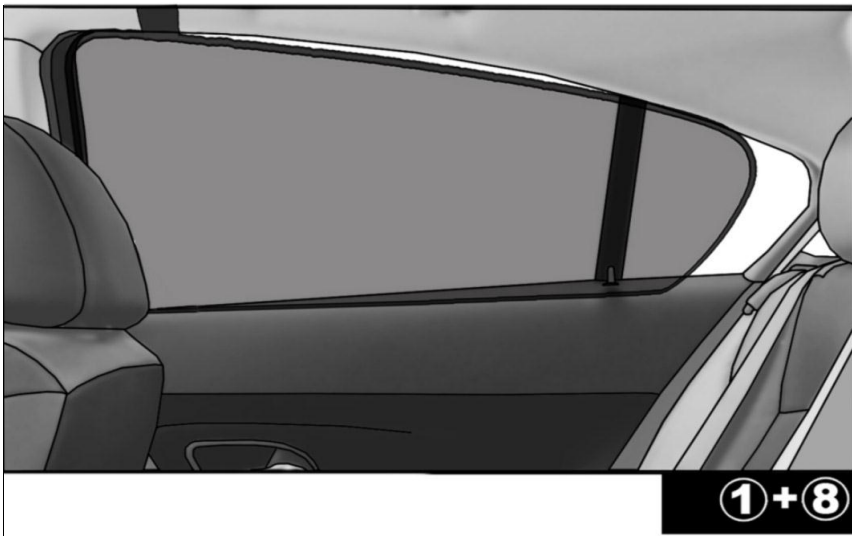

INSTALLATION INSTRUCTIONS

LANDROVER EVOUGE 3 DOOR

LRO-EVO-3-A

COMPONENTS INCLUDED

SHADES

FIXING CLIPS

SIDE SHADE INSTALLATION

REAR SHADE INSTALLATION