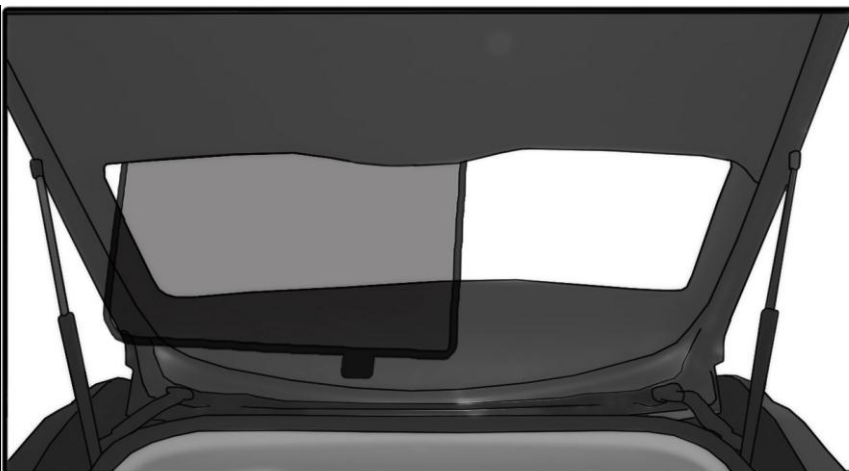

REAR SHADE INSTALLATION

④+⑤

④+⑤

④+⑤