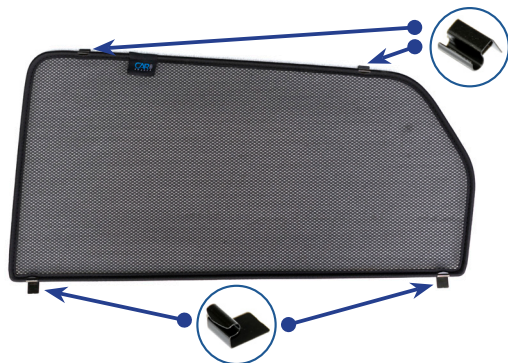

Installation Manual

RANGE ROVER EVOQUE 5 DOOR
LRO-EV-5-B-18

Shades

Side Shades

Fixing Clips

CL-M03 x 4

CL-M04 x 4

Installation

RANGE ROVER EVOQUE 5 DOOR
LRO-EV-5-B-18

Components Needed

Side Shades

CL-M04 x 4

CL-M03 x 4

Side Shade Installation

STEP 1

STEP 2

STEP 3

STEP 4

STEP 5

STEP 6

Installation

RANGE ROVER EVOQUE 5 DOOR
LRO-EV-5-B-18

Side Shade Installation

STEP 7