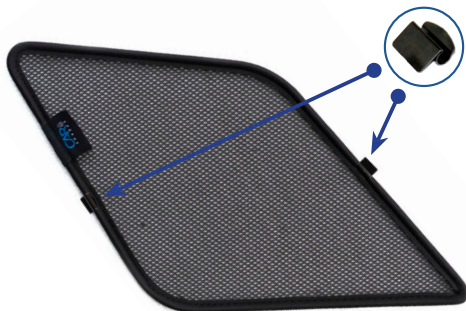

Installation

RANGE ROVER EVOQUE 5 DOOR
LRO-EV-5-B

Components Needed

Port Shade Installation

STEP 1