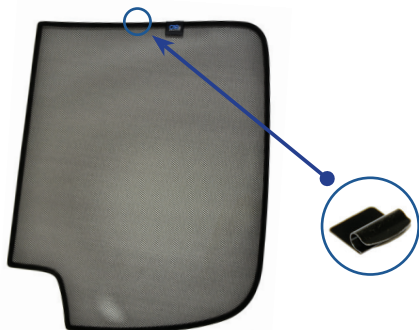

Installation

MAZDA 6 4DR

MAZ-6-4-C

Components Needed

Tailgate Shade Installation

STEP 1