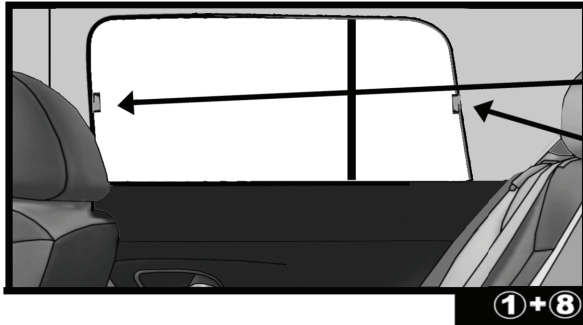

CL-W01 x 1

CAR[®]
S H A D E S

Installation

MAZDA 6 ESTATE

MAZ-6-E-C-18

SIDE SHADE INSTALLATION

CL-M05

CL-P02