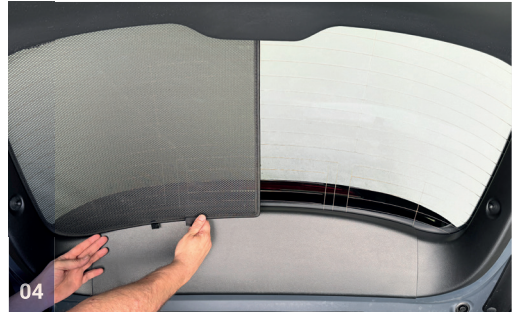

M02 - x4

MAZDA CX30 | 5 DOOR

MAZ-CX30-5-A

Tailgate Window

CLIP PLACEMENT

Tailgate Shades - x2

M12 - x2

M14 - x1