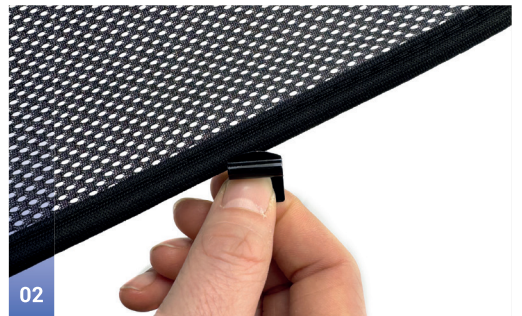

MAZDA CX30 | 5 DOOR
MAZ-CX30-5-A

Included Components:

Side Window Shades

Tailgate Shades

Port Window Shades

M01

M02 x4

M03

P02

CLEANER

TRIM TOOL x1

MAZDA CX30 | 5 DOOR

MAZ-CX30-5-A

Side Windows

Side Window Shades - x2

CLIP PLACEMENT

M11 x4

M13 x2

TRIM TOOL x1

MAZDA CX30 | 5 DOOR

MAZ-CX30-5-A

Port Windows

Port Window Shades - x2

CLIP PLACEMENT