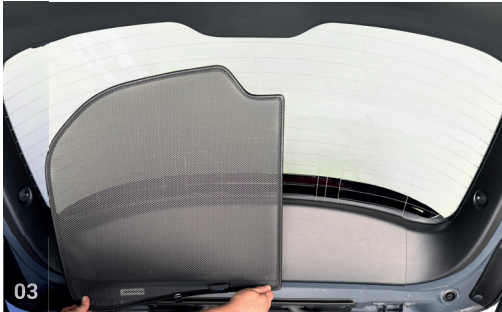

M02 - x4

MAZDA CX30 | 5 DOOR

MAZ-CX30-5-A

Tailgate Window

CLIP PLACEMENT

Tailgate Shades - x2

M12 - x2

M14 - x1