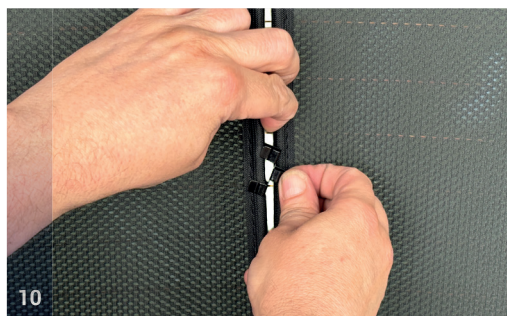

M02 - x4

MAZDA CX30 | 5 DOOR

MAZ-CX30-5-A

Tailgate Window

CLIP PLACEMENT

Tailgate Shades - x2

M12 - x2

M14 - x1