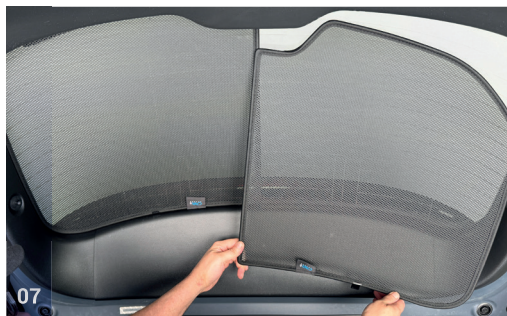

M02 - x4

MAZDA CX30 | 5 DOOR

MAZ-CX30-5-A

Tailgate Window

CLIP PLACEMENT

Tailgate Shades - x2

M12 - x2

M14 - x1