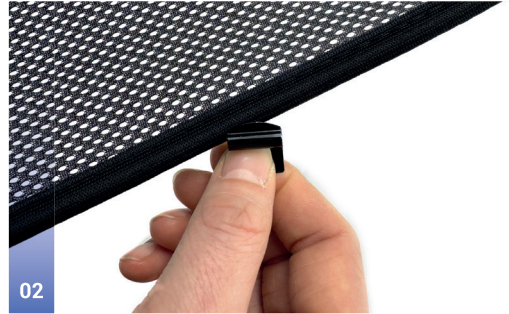

M02 - x4

MAZDA CX30 | 5 DOOR

MAZ-CX30-5-A

Tailgate Window

CLIP PLACEMENT

Tailgate Shades - x2

M12 - x2

M14 - x1