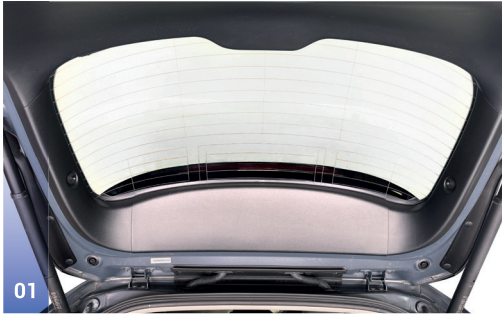

M02 - x4

MAZDA CX30 | 5 DOOR

MAZ-CX30-5-A

Tailgate Window

CLIP PLACEMENT

Tailgate Shades - x2

M12 - x2

M14 - x1