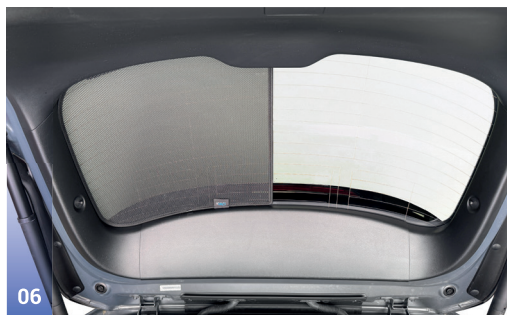

M02 - x4

MAZDA CX30 | 5 DOOR

MAZ-CX30-5-A

Tailgate Window

CLIP PLACEMENT

Tailgate Shades - x2

M12 - x2

M14 - x1