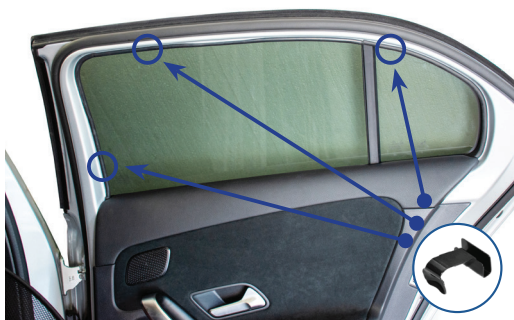

Installation

MERCEDES A-CLASS 5DR
MB-ACLS-5-D

Components Needed

Side Shade Installation

STEP 1

STEP 2

STEP 3

STEP 4

STEP 5

STEP 6

Repeat steps 3 & 4 for the other M11 clips