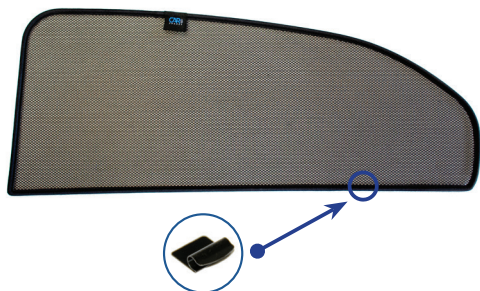

Installation

MERCEDES A-CLASS 5DR
MB-ACLS-5-D

Components Needed

Side Shade Installation

STEP 1