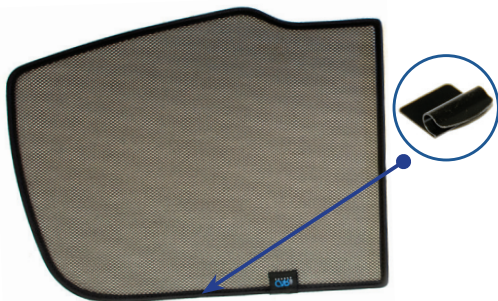

Installation

MERCEDES A-CLASS 5DR
MB-ACLS-5-D

Components Needed

Tailgate Shade Installation

STEP 1