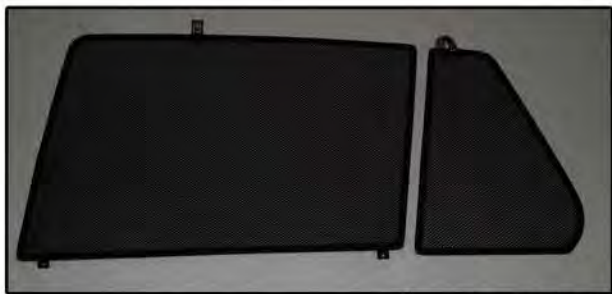

INSTALLATION INSTRUCTIONS

Mercedes C-Class Estate

MB-CCLS-E-C

COMPONENTS INCLUDED

SHADES

SIDE WINDOWS X2

PORT WINDOW X2

TAILGATE WINDOW X2

FIXING CLIPS

X2

X2

X2

X4

X1

SIDE SHADE INSTALLATION

SIDE SHADE INSTALLATION