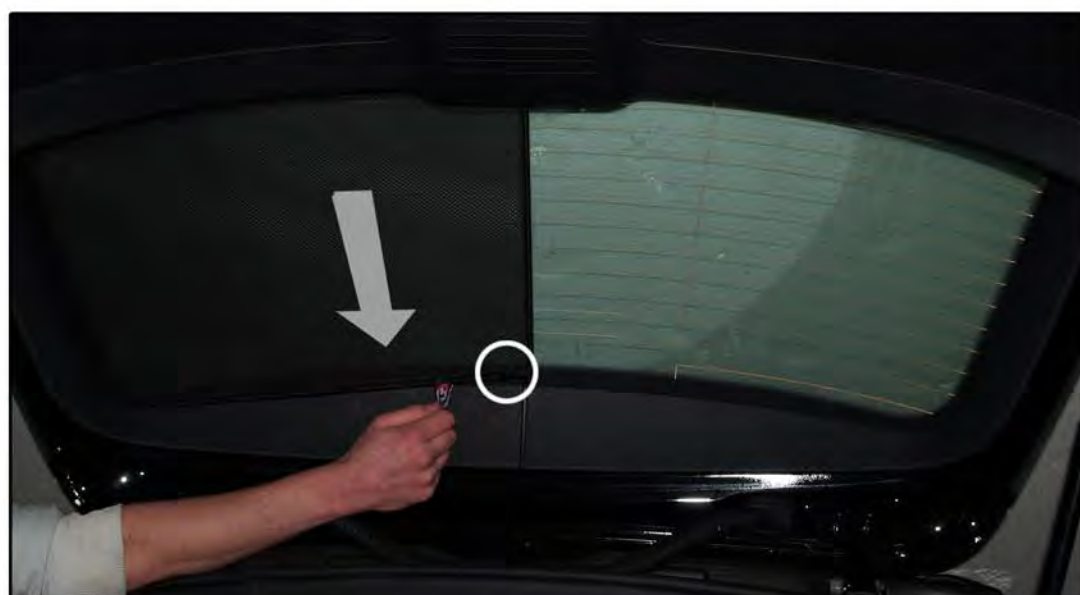

INSTALLATION INSTRUCTIONS

Mercedes C-Class Estate

MB-CCLS-E-C

COMPONENTS INCLUDED

SHADES

SIDE WINDOWS X2

PORT WINDOW X2

TAILGATE WINDOW X2

SIDE SHADE INSTALLATION

SIDE SHADE INSTALLATION

PORT SHADE INSTALLATION

TAILGATE SHADE INSTALLATION

TAILGATE SHADE INSTALLATION