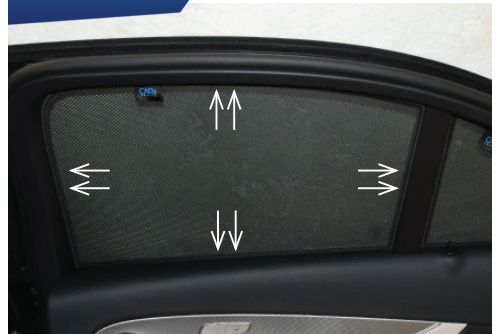

STEP #4

ENSURE SECURELY FITTED IN PLACE