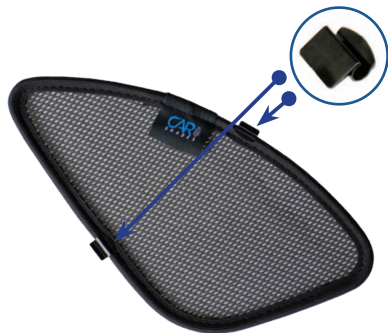

Installation

MG HS 5DR
MG-HS-5-A

Components Needed

Port Shades

CL-M02 x 4

Port Shade Installation

STEP 1

STEP 2