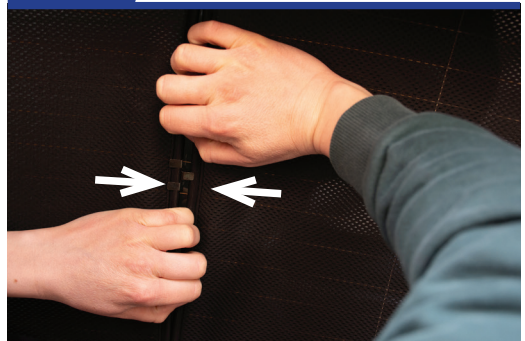

Installation

MG HS 5DR
MG-HS-5-A

Tailgate Shade Installation

STEP 7

Repeat this whole process for the other side

STEP 8

STEP 9

STEP 10

STEP 11