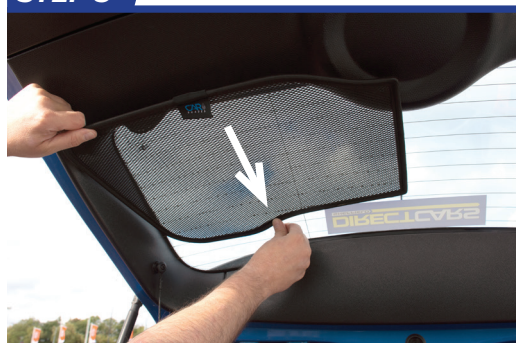

Installation

MINI COUNTRYMAN 5DR
MIN-COU-5-A

Components Needed

Tailgate Shade Installation

STEP 1

STEP 2

STEP 3

STEP 4

STEP 5

STEP 6