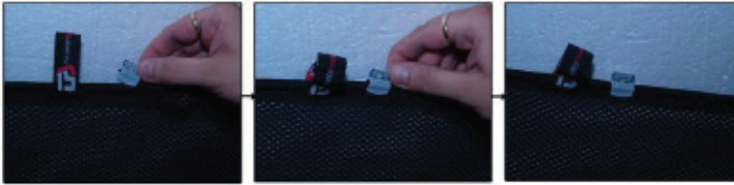

MITSUBISHI SHOGUN 5DR
MIT-SHOG-5-A

PORT SHADE INSTALLATION

X2

Installation

MITSUBISHI SHOGUN 5DR
MIT-SHOG-5-A

TAILGATE SHADE INSTALLATION

Installation

MITSUBISHI SHOGUN 5DR
MIT-SHOG-5-A