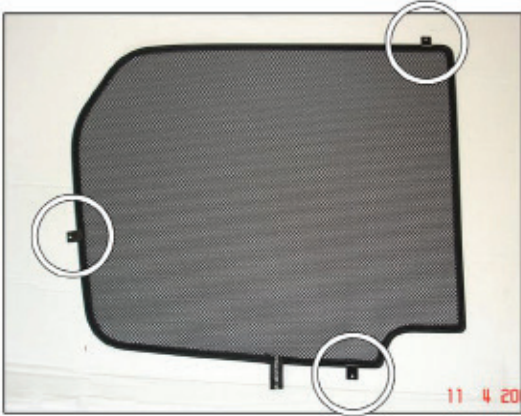

MITSUBISHI SHOGUN 5DR
MIT-SHOG-5-A

PORT SHADE INSTALLATION

X2

Installation

MITSUBISHI SHOGUN 5DR
MIT-SHOG-5-A

TAILGATE SHADE INSTALLATION

Installation

MITSUBISHI SHOGUN 5DR
MIT-SHOG-5-A