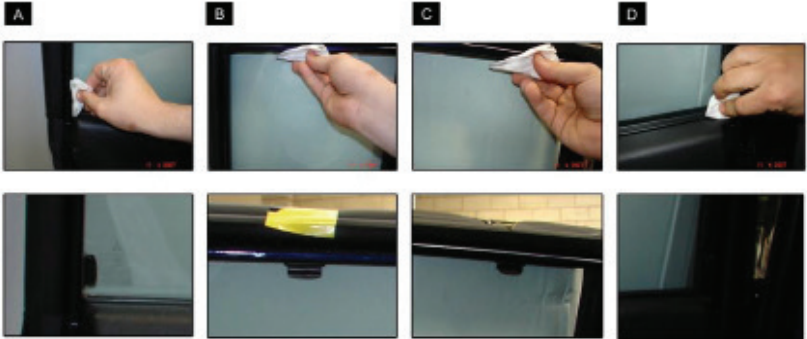

SIDE SHADE INSTALLATION