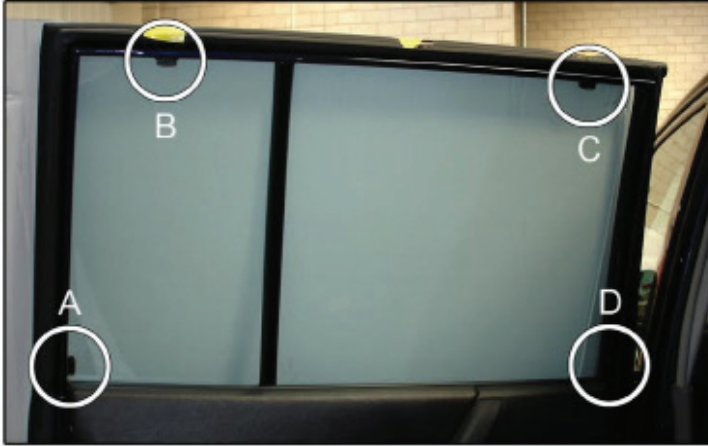

CL-M01 x 6

SIDE SHADE INSTALLATION