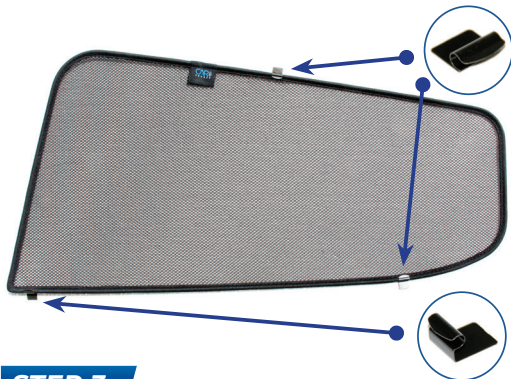

Side Shade Installation

STEP 1