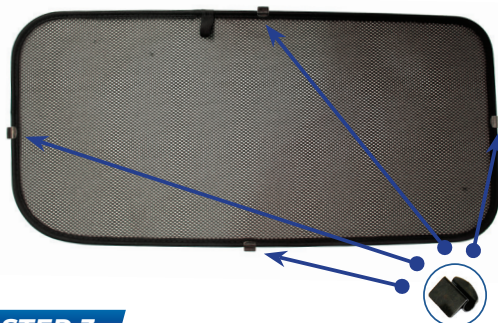

Side Shade Installation

STEP 1