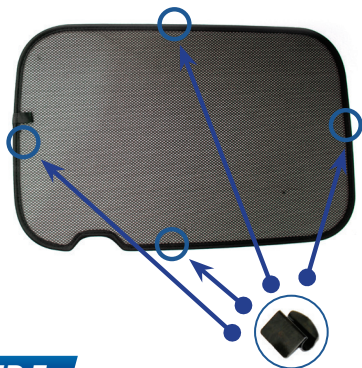

Installation

NISSAN NV200 TWIN DOOR
NIS-NV2-5-A

Components Needed

Large Rear Door Shade Installation

STEP 1