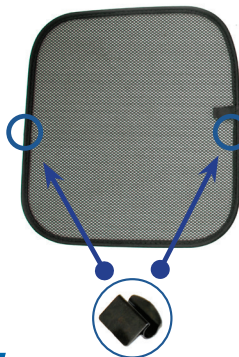

Installation

NISSAN NV200 TWIN DOOR
NIS-NV2-5-A

Components Needed

Small Rear Door Shade Installation

STEP 1