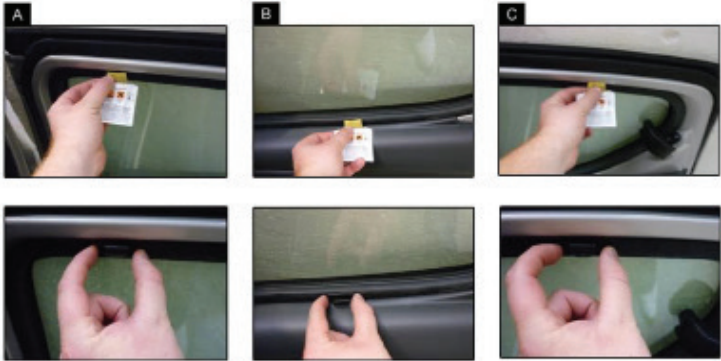

Installation Manual

NISSAN PIXO 5DR
NIS-PIXO-5-A

COMPONENTS INCLUDED

SIDE WINDOWS X2

TAILGATE WINDOW X2

CL-M02 x 4

CL-P02 x 6

CL-W01 x 1

Installation

NISSAN PIXO 5DR
NIS-PIXO-5-A

SIDE SHADE INSTALLATION

Installation

NISSAN PIXO 5DR
NIS-PIXO-5-A

SIDE SHADE INSTALLATION

Installation

NISSAN PIXO 5DR
NIS-PIXO-5-A