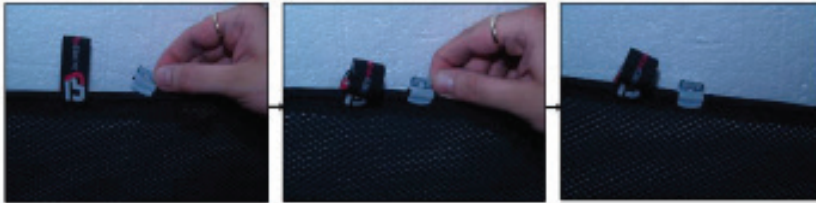

SIDE SHADE INSTALLATION

X2

Installation

NISSAN PIXO 5DR
NIS-PIXO-5-A

TAILGATE SHADE INSTALLATION

Installation

NISSAN PIXO 5DR
NIS-PIXO-5-A

TAILGATE SHADE INSTALLATION