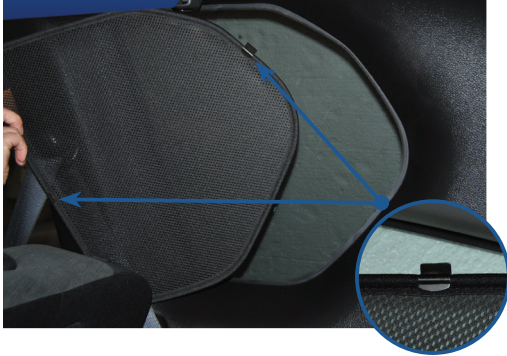

INSERT CLIPS INSIDE WEATHERSTRIP

STEP #4

ENSURE SECURELY FITTED IN PLACE

CAR
SHADES

Quarter Light Shade Installation

NISSAN X-TRAIL
NIS-XTRL-5-B

COMPONENTS NEEDED:

STEP #1

ATTACH CLIPS ON SHADE EDGES

STEP #2

INSERT CLIPS BEHIND INTERIOR TRIM

STEP #3

ENSURE SECURELY FITTED IN PLACE

Rear Shade Installation

NISSAN X-TRAIL
NIS-XTRL-5-B

COMPONENTS NEEDED: