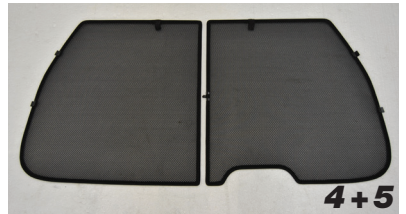

Installation Manual

NISSAN X-TRAIL
NIS-XTRL-5-B

COMPONENTS INCLUDED

SHADES

FIXING CLIPS

CL-M02 x 8

CL-M13 x 4

CL-M14 x 1

Side Shade Installation

NISSAN X-TRAIL
NIS-XTRL-5-B

COMPONENTS NEEDED:

STEP #1

ATTACH CLIPS ON SHADE EDGES

STEP #2

POSITION THE SIDE SHADE

STEP #3

INSERT CLIPS INSIDE WEATHERSTRIP

STEP #4

ENSURE SECURELY FITTED IN PLACE

CAR
SHADES

Quarter Light Shade Installation

NISSAN X-TRAIL
NIS-XTRL-5-B

COMPONENTS NEEDED:

STEP #1