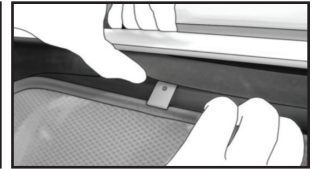

STEP #3

INSERT CLIPS INSIDE WEATHERSTRIP