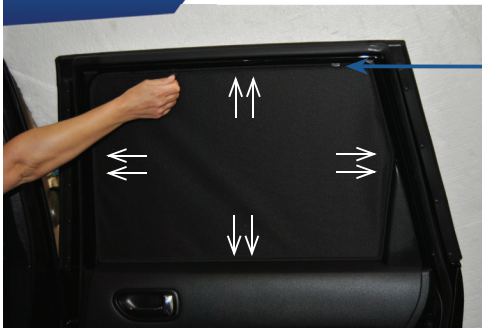

Side Shade Installation

NISSAN X-TRAIL
NIS-XTRL-5-B

COMPONENTS NEEDED:

STEP #1

ATTACH CLIPS ON SHADE EDGES

STEP #2

POSITION THE SIDE SHADE

STEP #3

INSERT CLIPS INSIDE WEATHERSTRIP

STEP #4

ENSURE SECURELY FITTED IN PLACE

CAR
SHADES

Quarter Light Shade Installation

NISSAN X-TRAIL
NIS-XTRL-5-B

COMPONENTS NEEDED:

STEP #1