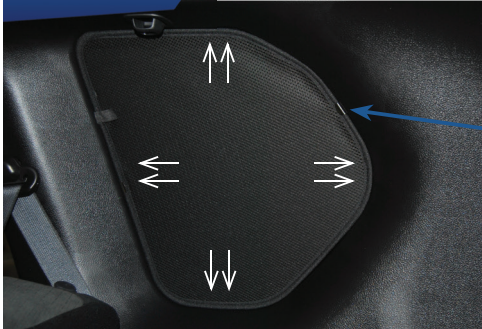

INSERT CLIPS INSIDE WEATHERSTRIP

STEP #4

ENSURE SECURELY FITTED IN PLACE

CAR
SHADES

Quarter Light Shade Installation

NISSAN X-TRAIL
NIS-XTRL-5-B

COMPONENTS NEEDED:

STEP #1

ATTACH CLIPS ON SHADE EDGES

STEP #2

INSERT CLIPS BEHIND INTERIOR TRIM

STEP #3

ENSURE SECURELY FITTED IN PLACE

Rear Shade Installation

NISSAN X-TRAIL
NIS-XTRL-5-B

COMPONENTS NEEDED:

STEP #1

ATTACH CLIPS ON SHADE EDGES

STEP #2

POSITION THE REAR SHADE

STEP #3

INSERT CLIPS BEHIND INTERIOR TRIM

STEP #4

REPEAT THE PROCESS ON OTHER SHADE