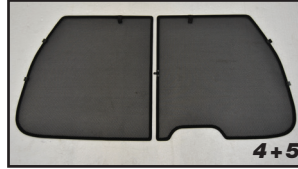

INSERT CLIPS INSIDE WEATHERSTRIP

STEP #4

ENSURE SECURELY FITTED IN PLACE

CAR
SHADES

Quarter Light Shade Installation

NISSAN X-TRAIL
NIS-XTRL-5-B

COMPONENTS NEEDED:

STEP #1

ATTACH CLIPS ON SHADE EDGES

STEP #2

INSERT CLIPS BEHIND INTERIOR TRIM

STEP #3

ENSURE SECURELY FITTED IN PLACE

Rear Shade Installation

NISSAN X-TRAIL
NIS-XTRL-5-B

COMPONENTS NEEDED: