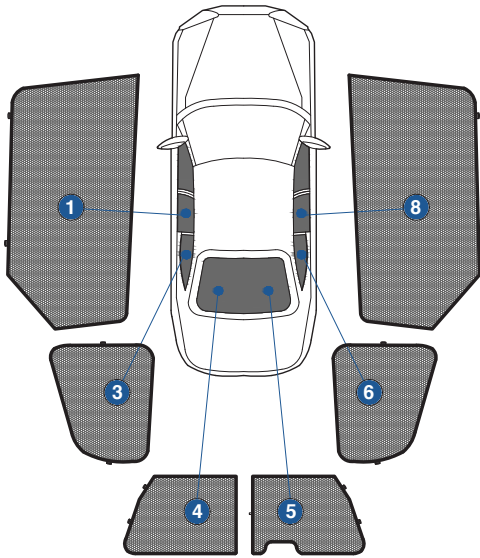

COMPONENTS INCLUDED

SHADES

FIXING CLIPS