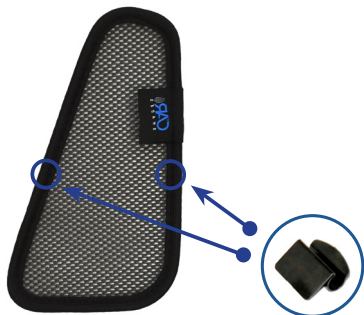

Installation

PEUGEOT 2008 5DR
PEU-2008-5-A

Components Needed

Port Shade Installation

STEP 1