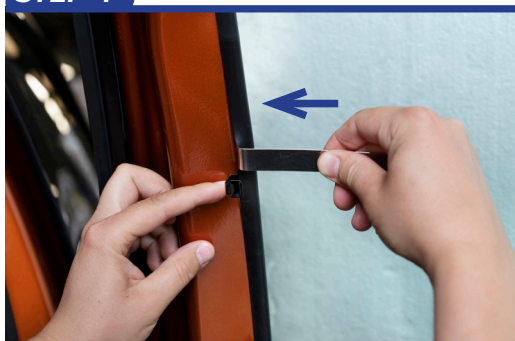

Side Shade Installation

STEP 1

STEP 2

STEP 3

STEP 4

STEP 5

STEP 6

Repeat steps 3 & 4 for the other M05 clip