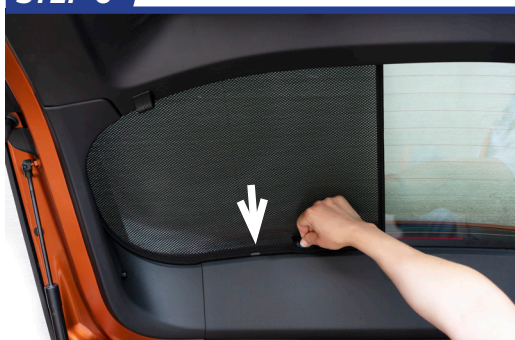

Installation

PEUGEOT 2008 5DR
PEU-2008-5-B

Components Needed

Tailgate Shade Installation

STEP 1

STEP 2

STEP 3

STEP 4

STEP 5

STEP 6