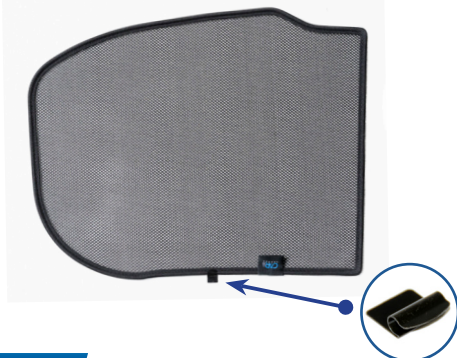

Installation

PEUGEOT 2008 5DR
PEU-2008-5-B

Components Needed

Tailgate Shade Installation

STEP 1