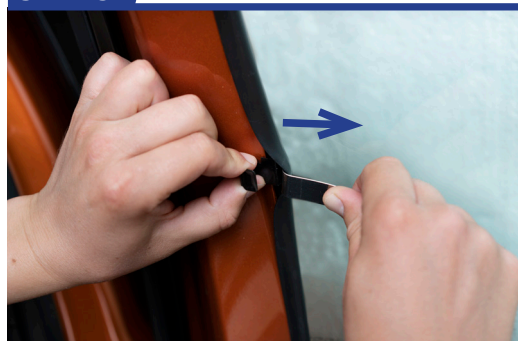

Side Shade Installation

STEP 1

STEP 2

STEP 3

STEP 4

STEP 5

STEP 6

Repeat steps 3 & 4 for the other M05 clip