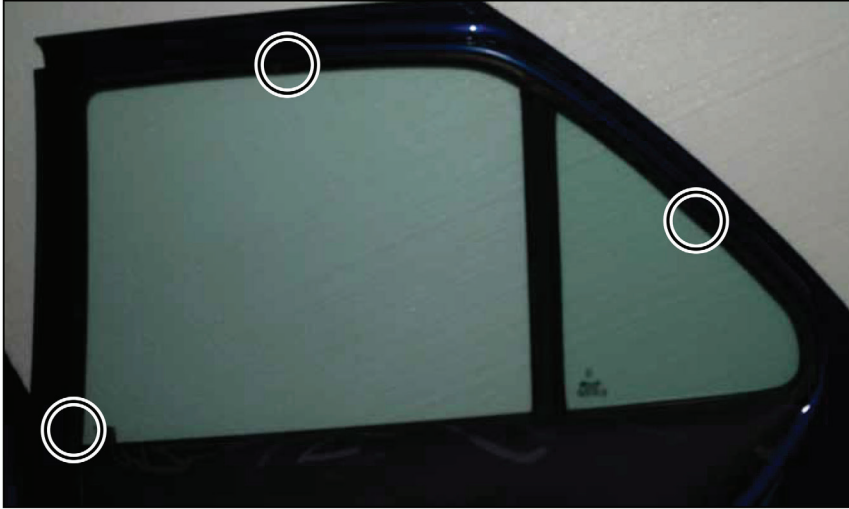

CAR
SHADES

Installation

PEUGEOT 306 5DR

PEU-306-5-A

SIDE SHADE INSTALLATION

X3

X2

Installation