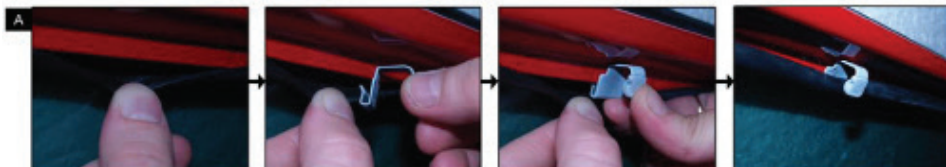

Installation Manual

PEUGEOT 308 5DR
PEU-308-5-A-18

COMPONENTS INCLUDED

CL-M05 x 6

Installation

PEUGEOT 308 5DR

PEU-308-5-A-18

SIDE SHADE INSTALLATION