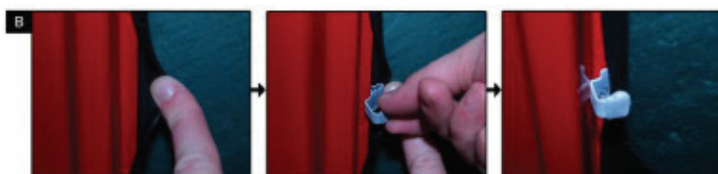

Installation Manual

PEUGEOT 308 5DR
PEU-308-5-A-18

COMPONENTS INCLUDED

CL-M05 x 6

Installation

PEUGEOT 308 5DR

PEU-308-5-A-18

SIDE SHADE INSTALLATION

Installation

PEUGEOT 308 5DR

PEU-308-5-A-18

SIDE SHADE INSTALLATION

Installation

PEUGEOT 308 5DR

PEU-308-5-A-18

SIDE SHADE INSTALLATION