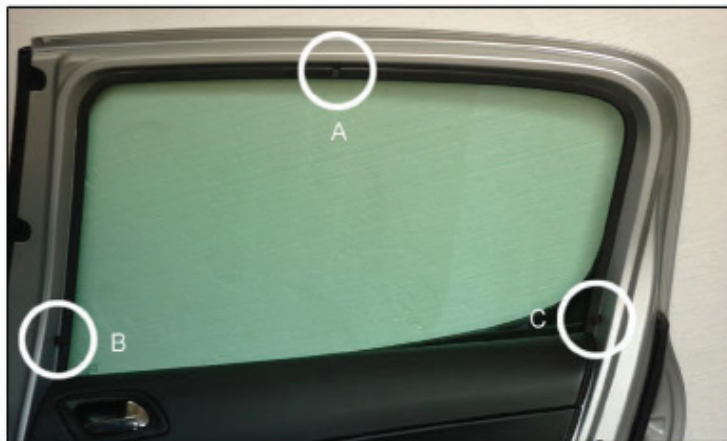

Installation Manual

PEUGEOT 308 5DR
PEU-308-5-A-18

COMPONENTS INCLUDED

CL-M05 x 6

Installation

PEUGEOT 308 5DR

PEU-308-5-A-18

SIDE SHADE INSTALLATION

Installation

PEUGEOT 308 5DR

PEU-308-5-A-18

SIDE SHADE INSTALLATION

Installation

PEUGEOT 308 5DR

PEU-308-5-A-18

SIDE SHADE INSTALLATION