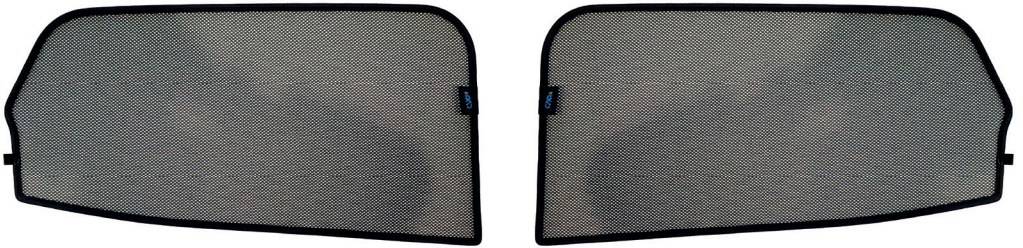

RENAULT AUSTRAL | 5 DOOR
REN-AUST-5-A-18

Included Components:

Side Window Shades

RENAULT AUSTRAL | 5 DOOR

REN-AUST-5-A-18

Side Windows

Side Window Shades - x2

CLIP PLACEMENT

M11 - x4

M12

M12 - x2

TRIM TOOL x1

CAR

S H A D E S