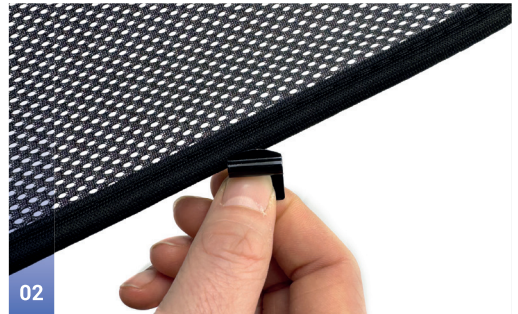

RENAULT AUSTRAL | 5 DOOR
REN-AUST-5-A-18

Included Components:

Side Window Shades

RENAULT AUSTRAL | 5 DOOR

REN-AUST-5-A-18

Side Windows

Side Window Shades - x2

CLIP PLACEMENT

M11 - x4

M12

M12 - x2

TRIM TOOL x1

CAR

S H A D E S