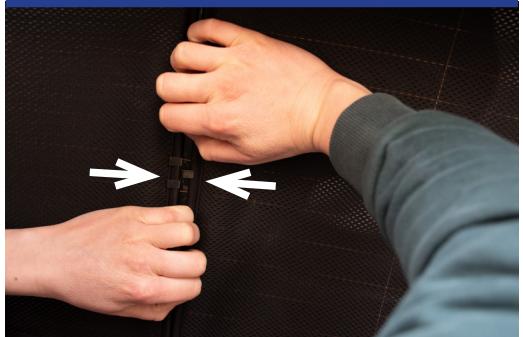

RENAULT CLIO 5DR
REN-CLIO-5-D

Tailgate Shade Installation

STEP 7

Repeat this whole process for the other side.

STEP 8

STEP 9

STEP 10

STEP 11