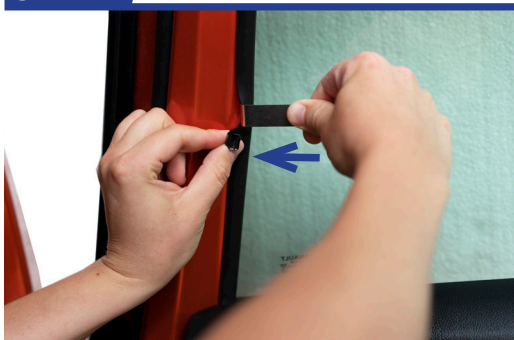

Side Shade Installation

STEP 1

STEP 2

STEP 3

STEP 4

STEP 5

Repeat steps 3 & 4 for the other M11 clips.

STEP 6