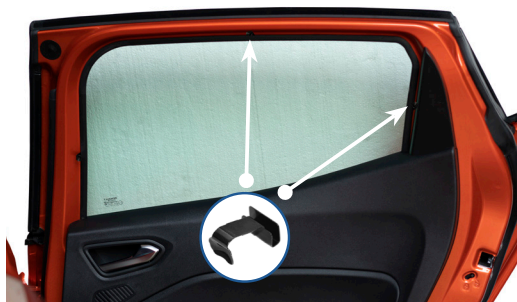

Side Shade Installation

STEP 1

STEP 2

STEP 3

STEP 4

STEP 5

Repeat steps 3 & 4 for the other M11 clips.

STEP 6