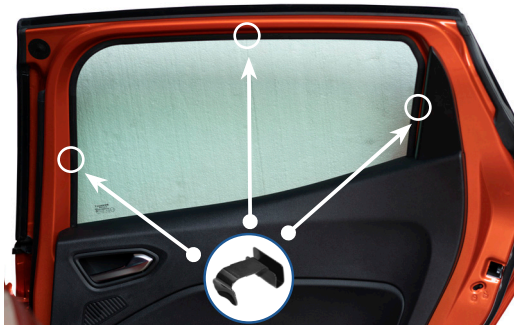

CL-T01 x 1

CL-M14 x 1

Installation

RENAULT CLIO 5DR
REN-CLIO-5-D

Components Needed

Side Shades

CL-M11 x 6

CL-T01 x 1

Side Shade Installation

STEP 1

STEP 2

STEP 3

STEP 4

STEP 5

Repeat steps 3 & 4 for the other M11 clips.

STEP 6