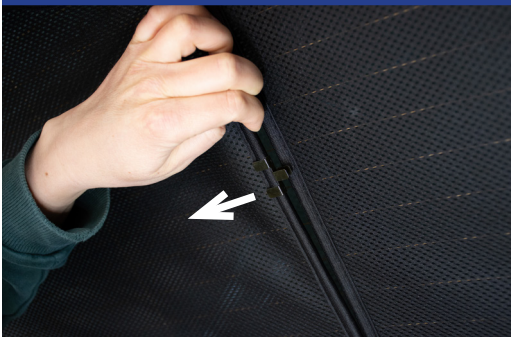

Tailgate Shade Installation

STEP 1

STEP 2

STEP 3

STEP 4

STEP 5

STEP 6

Installation

RENAULT CLIO 5DR
REN-CLIO-5-D

Tailgate Shade Installation

STEP 7

Repeat this whole process for the other side.

STEP 8

STEP 9

STEP 10

STEP 11