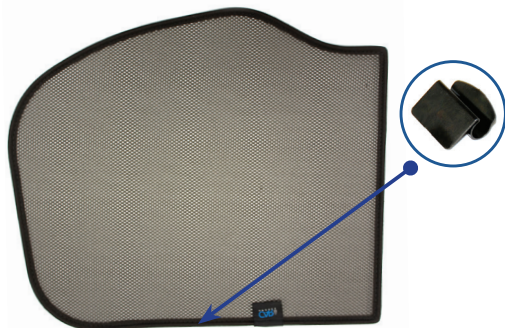

Components Needed

Tailgate Shades

CL-M02 x 2

CL-M14 x 1

Tailgate Shade Installation

STEP 1

STEP 2

STEP 3

STEP 4

STEP 5

STEP 6

Installation

RENAULT CLIO ESTATE
REN-CLIO-E-B

Tailgate Shade Installation

STEP 7

STEP 8