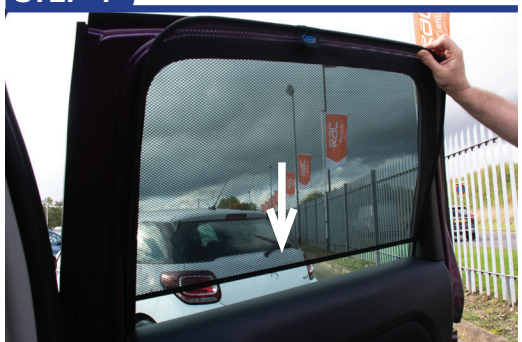

CL-W01 x 1

Side Shade Installation

STEP 1

STEP 2

STEP 3

Press and hold clips in place for 30 Seconds

STEP 4

STEP 5