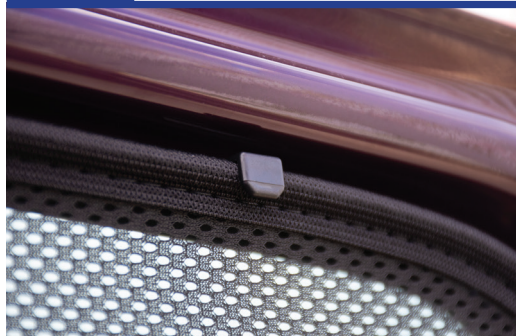

Installation

RENAULT CLIO ESTATE
REN-CLIO-E-B

Side Shade Installation

STEP 7

STEP 8

STEP 9

STEP 10

Repeat this whole process for the other side.