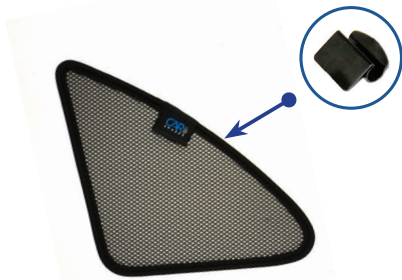

STEP 6

Installation

RENAULT CLIO ESTATE
REN-CLIO-E-B

Side Shade Installation

STEP 7

STEP 8

STEP 9

STEP 10

Repeat this whole process for the other side.

Installation

RENAULT CLIO ESTATE
REN-CLIO-E-B

Components Needed

Port Shades

CL-M02 x 2

Port Shade Installation

STEP 1

STEP 3

STEP 2

STEP 4

STEP 5

STEP 6

Repeat this whole process for the other side.

Installation

RENAULT CLIO ESTATE
REN-CLIO-E-B