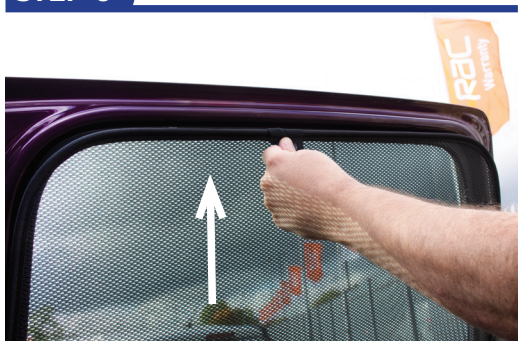

Installation

RENAULT CLIO ESTATE
REN-CLIO-E-B

Components Needed

Side Shade Installation

STEP 1

STEP 2

STEP 3

Press and hold clips in place for 30 Seconds

STEP 4

STEP 5

STEP 6