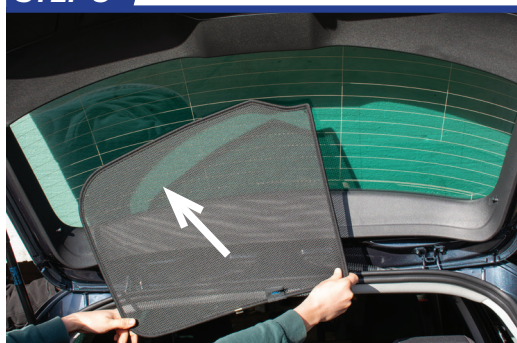

Components Needed

Tailgate Shades

CL-M02 x 2

CL-M14 x 1

Tailgate Shade Installation

STEP 1

STEP 2

STEP 3