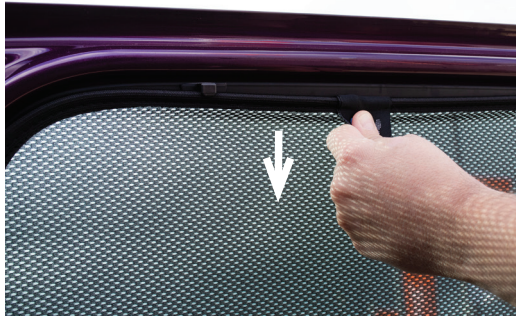

STEP 6

Installation

RENAULT CLIO ESTATE
REN-CLIO-E-B

Side Shade Installation

STEP 7

STEP 8

STEP 9

STEP 10

Repeat this whole process for the other side.

Installation

RENAULT CLIO ESTATE
REN-CLIO-E-B

Components Needed

Port Shades

CL-M02 x 2

Port Shade Installation

STEP 1