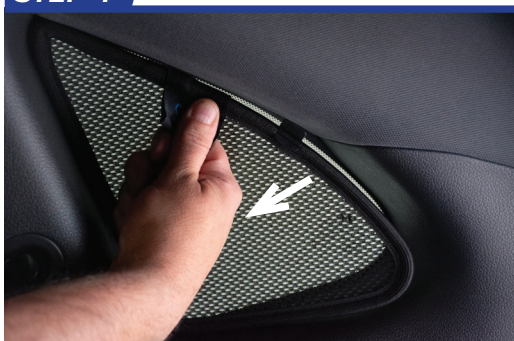

Installation

RENAULT CLIO ESTATE
REN-CLIO-E-B

Components Needed

Port Shade Installation

STEP 1

STEP 3

STEP 2

STEP 4

STEP 5

STEP 6

Repeat this whole process for the other side.