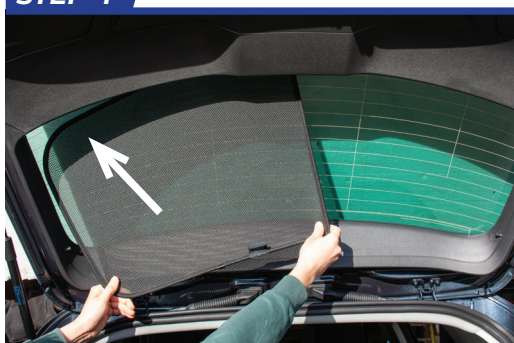

Installation

RENAULT CLIO ESTATE
REN-CLIO-E-B

Components Needed

Tailgate Shade Installation

STEP 1

STEP 2

STEP 3

STEP 4

STEP 5

STEP 6