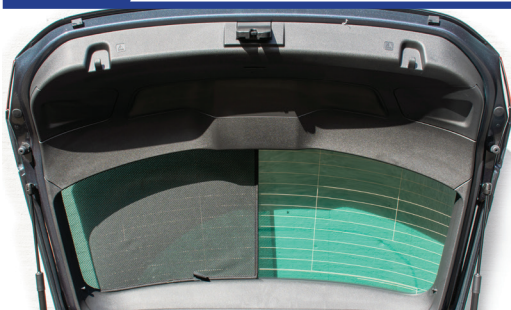

STEP 4

STEP 5

STEP 6

Installation

RENAULT CLIO ESTATE
REN-CLIO-E-B

Tailgate Shade Installation

STEP 7

STEP 8