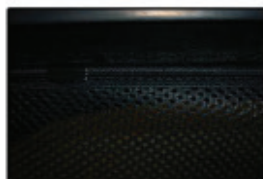

SIDE SHADE INSTALLATION