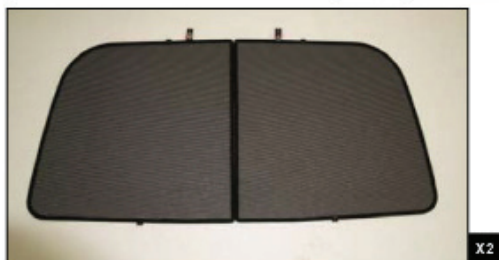

COMPONENTS INCLUDED