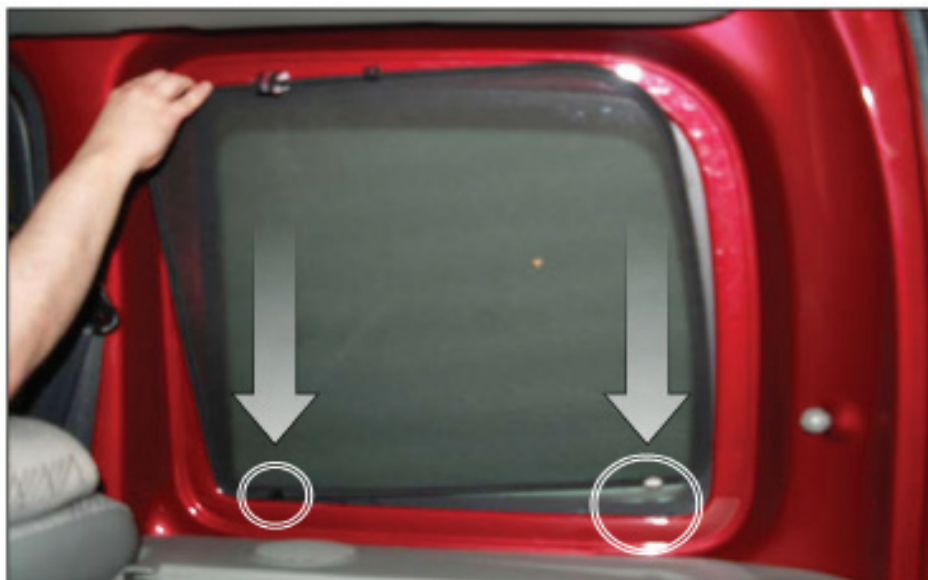

## LOAD AREA SHADE INSTALLATION

X2