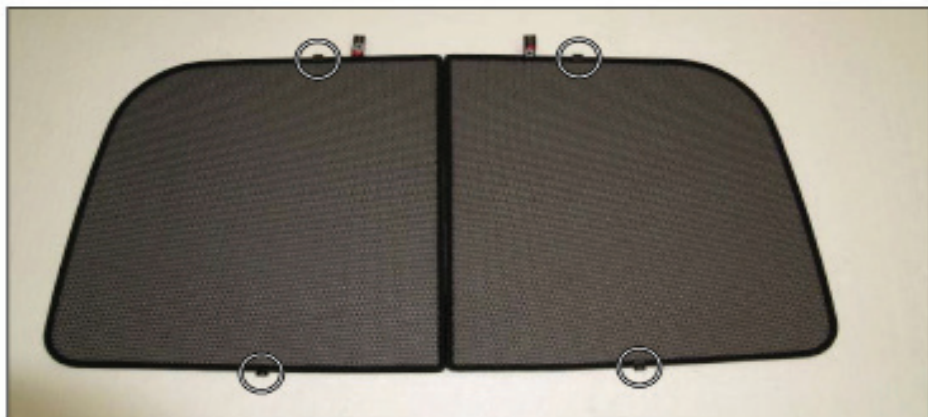

Installation

RENAULT KANGOO TAILGATE 5DR
REN-KANG-5-A

REAR SHADE INSTALLATION