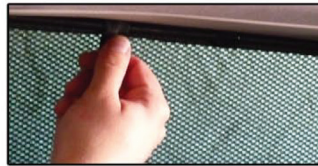

Installation

RENAULT MEGANE 3DR

REN-MEGA-3-B

SIDE SHADE INSTALLATION

Installation

RENAULT MEGANE 3DR

REN-MEGA-3-B

SIDE SHADE INSTALLATION