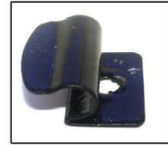

Installation

RENAULT MEGANE 3DR

REN-MEGA-3-B

SIDE SHADE INSTALLATION

Installation

RENAULT MEGANE 3DR

REN-MEGA-3-B

SIDE SHADE INSTALLATION

X2

Installation

RENAULT MEGANE 3DR

REN-MEGA-3-B

TAILGATE SHADE INSTALLATION

Installation

RENAULT MEGANE 3DR

REN-MEGA-3-B