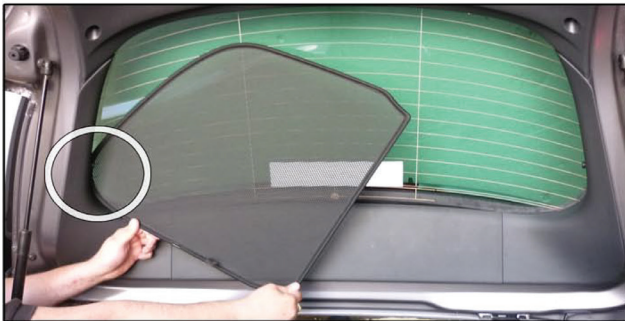

Installation

RENAULT MEGANE 3DR

REN-MEGA-3-B

SIDE SHADE INSTALLATION

Installation

RENAULT MEGANE 3DR

REN-MEGA-3-B

SIDE SHADE INSTALLATION

X2

Installation

RENAULT MEGANE 3DR

REN-MEGA-3-B

TAILGATE SHADE INSTALLATION

Installation

RENAULT MEGANE 3DR

REN-MEGA-3-B