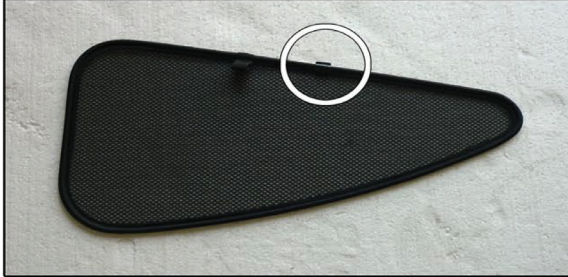

Installation Manual

RENAULT MEGANE 3DR

REN-MEGA-3-B

COMPONENTS INCLUDED

SIDE WINDOWS X2

TAILGATE WINDOW X2

CL-M02 x 4

CAR
SHADES

Installation

RENAULT MEGANE 3DR

REN-MEGA-3-B

SIDE SHADE INSTALLATION

Installation

RENAULT MEGANE 3DR

REN-MEGA-3-B

SIDE SHADE INSTALLATION

X2

Installation

RENAULT MEGANE 3DR

REN-MEGA-3-B

TAILGATE SHADE INSTALLATION

Installation

RENAULT MEGANE 3DR

REN-MEGA-3-B