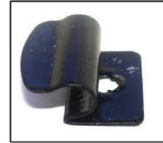

Installation Manual

RENAULT MEGANE 3DR

REN-MEGA-3-B

COMPONENTS INCLUDED

SIDE WINDOWS X2

TAILGATE WINDOW X2

CL-M02 x 4

CAR
SHADES

Installation

RENAULT MEGANE 3DR

REN-MEGA-3-B

SIDE SHADE INSTALLATION

Installation

RENAULT MEGANE 3DR

REN-MEGA-3-B

SIDE SHADE INSTALLATION