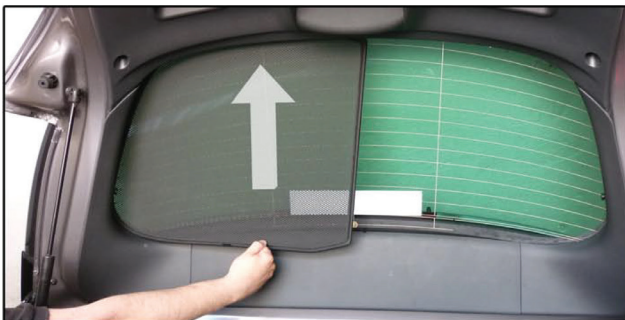

Installation

RENAULT MEGANE 3DR

REN-MEGA-3-B

SIDE SHADE INSTALLATION

Installation

RENAULT MEGANE 3DR

REN-MEGA-3-B

SIDE SHADE INSTALLATION

X2

Installation

RENAULT MEGANE 3DR

REN-MEGA-3-B

TAILGATE SHADE INSTALLATION

Installation

RENAULT MEGANE 3DR

REN-MEGA-3-B