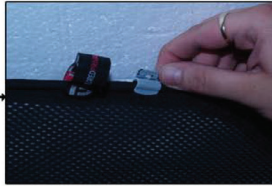

Installation Manual

RENAULT MEGANE 3DR

REN-MEGA-3-B

COMPONENTS INCLUDED

SIDE WINDOWS X2

TAILGATE WINDOW X2

CL-M02 x 4

CAR
SHADES

Installation

RENAULT MEGANE 3DR

REN-MEGA-3-B

SIDE SHADE INSTALLATION

Installation

RENAULT MEGANE 3DR

REN-MEGA-3-B

SIDE SHADE INSTALLATION