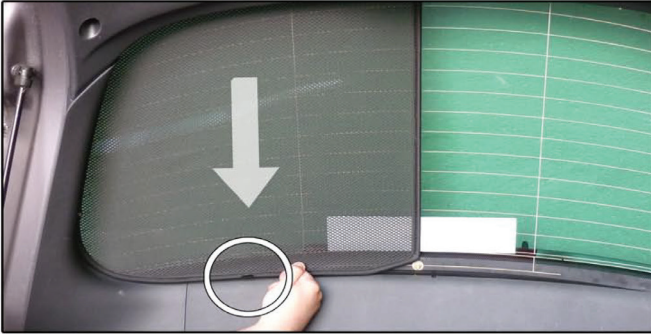

Installation

RENAULT MEGANE 3DR

REN-MEGA-3-B

TAILGATE SHADE INSTALLATION