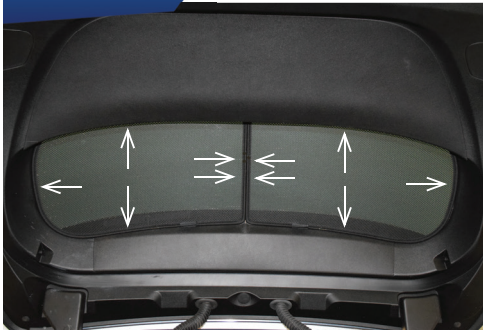

STEP #1

INSERT CLIPS INSIDE WEATHERSTRIP

STEP #2

POSITION THE SIDE SHADE

STEP #3

ATTACH SIDE SHADE BEHIND CLIPS

STEP #4

ENSURE SECURELY FITTED IN PLACE

STEP #2

POSITION THE REAR SHADE

STEP #3

INSERT CLIPS BEHIND INTERIOR TRIM

STEP #4

REPEAT THE PROCESS ON OTHER SHADE

STEP #5

ENSURE SECURELY FITTED IN PLACE