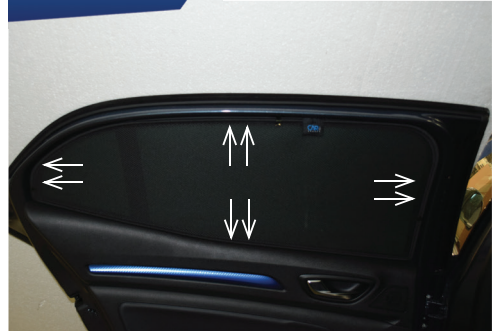

Installation Manual

RENAULT MEGANE 5DR
REN-MEGA-5-C

COMPONENTS INCLUDED

SHADES

FIXING CLIPS

Side Shade Installation

RENAULT MEGANE 5DR
REN-MEGA-5-C

COMPONENTS NEEDED:

STEP #1

INSERT CLIPS INSIDE WEATHERSTRIP

STEP #2

POSITION THE SIDE SHADE

STEP #3

ATTACH SIDE SHADE BEHIND CLIPS

STEP #4

ENSURE SECURELY FITTED IN PLACE