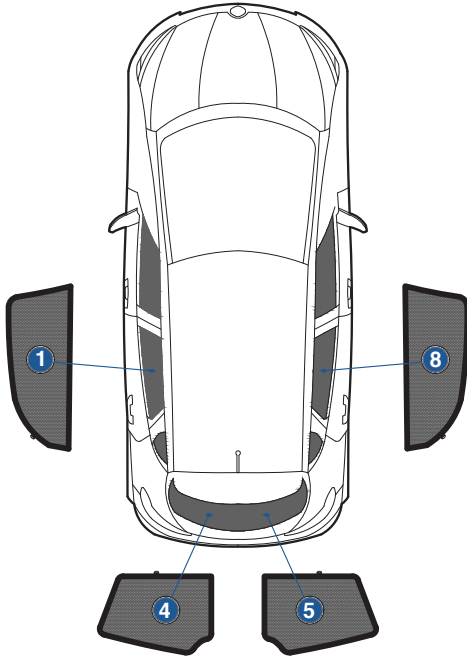

Installation Manual

RENAULT MEGANE 5DR
REN-MEGA-5-C

COMPONENTS INCLUDED

SHADES

FIXING CLIPS

Side Shade Installation

RENAULT MEGANE 5DR
REN-MEGA-5-C

COMPONENTS NEEDED:

STEP #1

INSERT CLIPS INSIDE WEATHERSTRIP

STEP #2

POSITION THE SIDE SHADE

STEP #3

ATTACH SIDE SHADE BEHIND CLIPS

STEP #4

ENSURE SECURELY FITTED IN PLACE