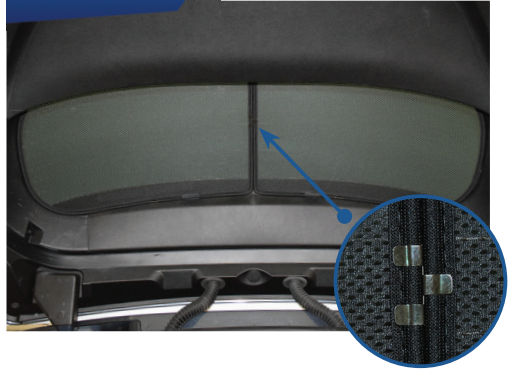

STEP #1

INSERT CLIPS INSIDE WEATHERSTRIP

STEP #2

POSITION THE SIDE SHADE

STEP #3

ATTACH SIDE SHADE BEHIND CLIPS

STEP #4

ENSURE SECURELY FITTED IN PLACE

STEP #2

POSITION THE REAR SHADE

STEP #3

INSERT CLIPS BEHIND INTERIOR TRIM

STEP #4

REPEAT THE PROCESS ON OTHER SHADE

STEP #5

ENSURE SECURELY FITTED IN PLACE