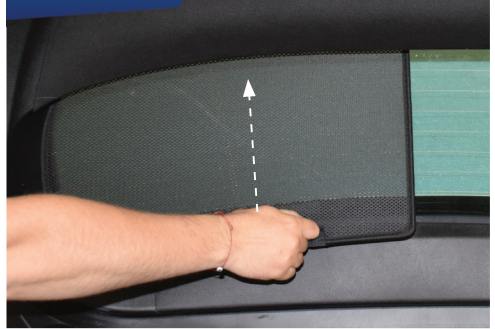

STEP #2

POSITION THE REAR SHADE