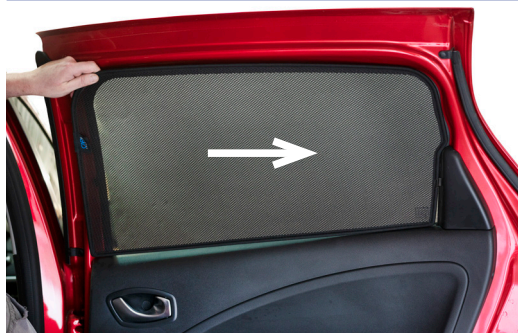

Side Shade Installation

STEP 7