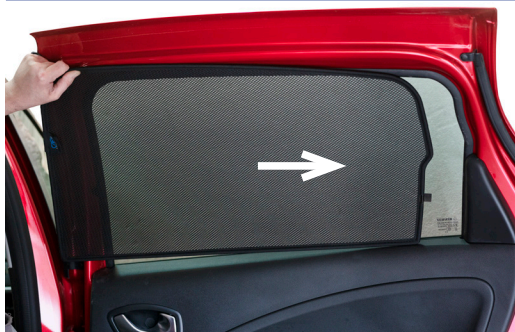

Installation

RENAULT ZOE 5DR
REN-ZOE-5-A-18

Components Needed

Side Shade Installation

STEP 1

STEP 2

STEP 3

STEP 4

STEP 5

STEP 6