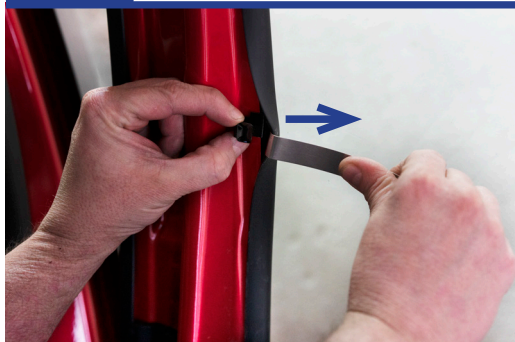

Installation

RENAULT ZOE 5DR
REN-ZOE-5-A-18

Components Needed

Side Shade Installation

STEP 1

STEP 2

STEP 3

STEP 4

STEP 5

STEP 6