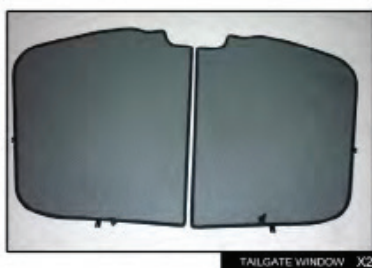

Installation Manual

ROVER 25 5DR
ROV-25-5-A

COMPONENTS INCLUDED

CL-P02 x 4

CL-M04 x 2

CL-M12 x 2

CL-M14 x 1

CL-W01 x 1