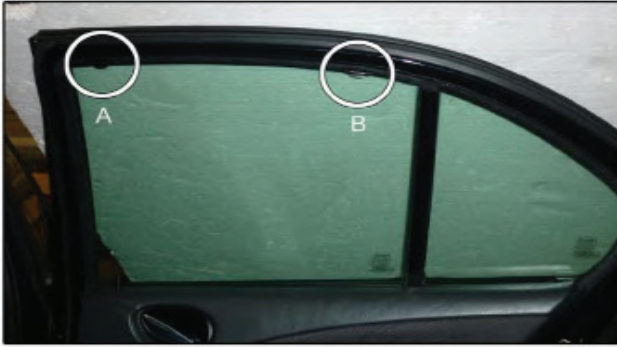

Installation Manual

ROVER 25 5DR
ROV-25-5-A

COMPONENTS INCLUDED

CL-P02 x 4

CL-M04 x 2

CL-M12 x 2

CL-M14 x 1

CL-W01 x 1

Installation

ROVER 25 5DR
ROV-25-5-A

SIDE SHADE INSTALLATION

Installation

ROVER 25 5DR
ROV-25-5-A

SIDE SHADE INSTALLATION

Installation

ROVER 25 5DR
ROV-25-5-A