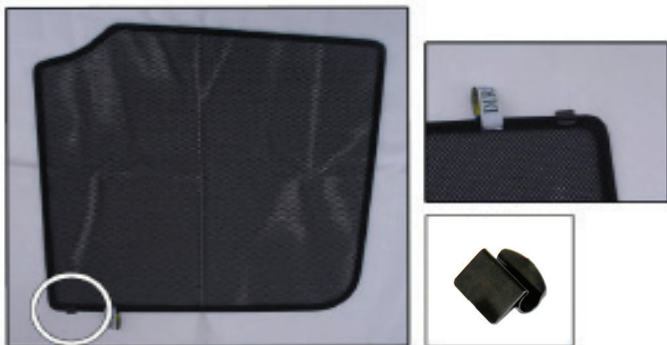

TAILGATE SHADE INSTALLATION