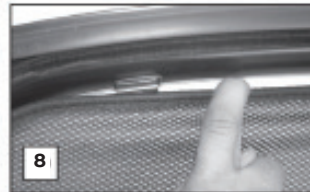

CL-P03 x 4

CL-W01 x 1

Installation

SEAT EXEO 4 DOOR

SEA-EXEO-4-A

SIDE SHADE INSTALLATION

Installation

SEAT EXEO 4 DOOR