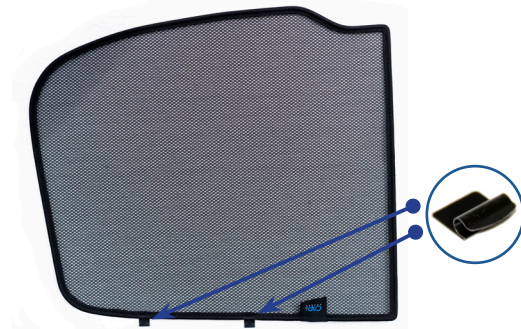

Installation

SEAT LEON ESTATE
SEA-LEON-E-E

Components Needed

Tailgate Shade Installation

STEP 1