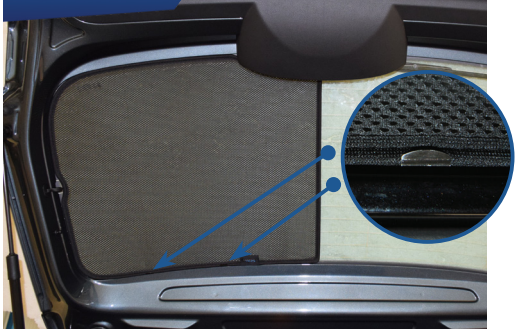

STEP #3

ATTACH SIDE SHADE BEHIND CLIPS

STEP #4

ENSURE SECURELY FITTED IN PLACE

Rear Shade Installation

SKODA FABIA 5DR
SKO-FABI-5-C

COMPONENTS NEEDED:

STEP #1

ATTACH CLIPS ON SHADE EDGE

STEP #2

POSITION THE REAR SHADE

STEP #3

INSERT CLIPS BEHIND INTERIOR TRIM

STEP #4

REPEAT THE PROCESS ON OTHER SHADE

STEP #5