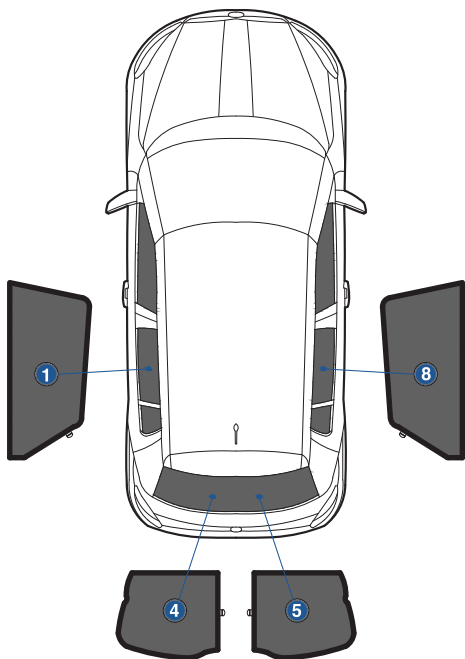

Installation Manual

SKODA FABIA 5DR
SKO-FABI-5-C

COMPONENTS INCLUDED

SHADES

FIXING CLIPS

CL-M02 x 4

CL-M14 x 1

CL-M11 x 6

CL-T01 x 1

Side Shade Installation

SKODA FABIA 5DR
SKO-FABI-5-C

COMPONENTS NEEDED:

STEP #1

INSERT CLIPS INSIDE WEATHERSTRIP

STEP #2

POSITION THE SIDE SHADE