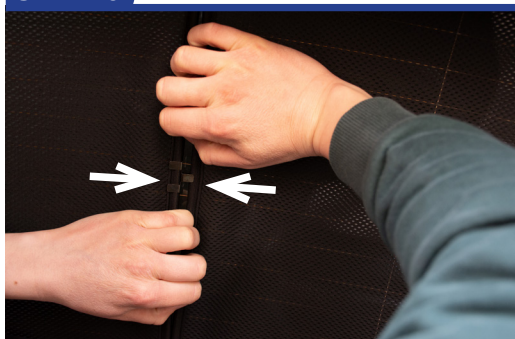

Installation

SKODA SCALA 5DR
SKO-SCAL-5-A

Tailgate Shade Installation

STEP 7

Repeat this whole process for the other side.

STEP 8

STEP 9

STEP 10

STEP 11