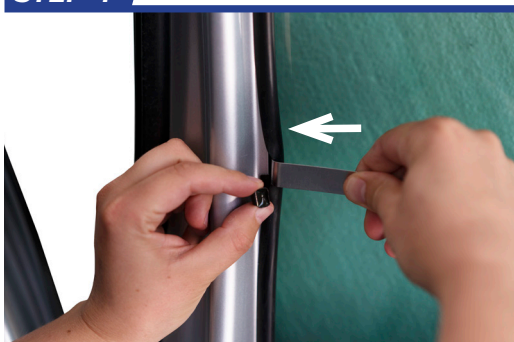

CL-T01 x 1

Side Shade Installation

STEP 1

STEP 2

STEP 3

STEP 4

STEP 5

Repeat steps 3 & 4 for the second M11 Clip