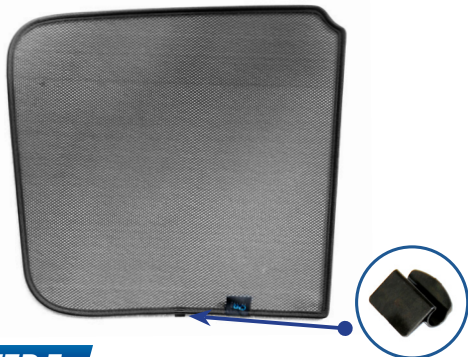

Repeat this whole process for the other side.

Installation

SKODA SCALA 5DR
SKO-SCAL-5-A

Components Needed

Port Shades

CL-M02 x 4

Port Shade Installation

STEP 1

Components Needed

Tailgate Shades

CL-M02 x 2

CL-M14 x 1

Tailgate Shade Installation

STEP 1

STEP 2

STEP 3