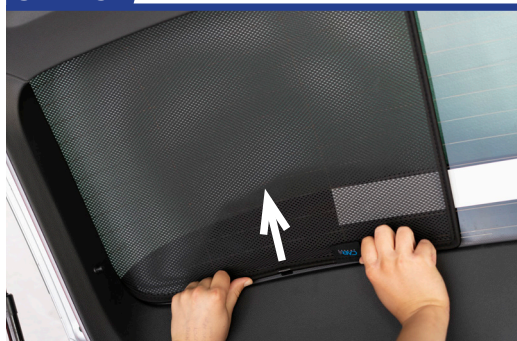

Installation

SKODA SCALA 5DR
SKO-SCAL-5-A

Components Needed

Tailgate Shade Installation

STEP 1

STEP 2

STEP 3

STEP 4

STEP 5

STEP 6