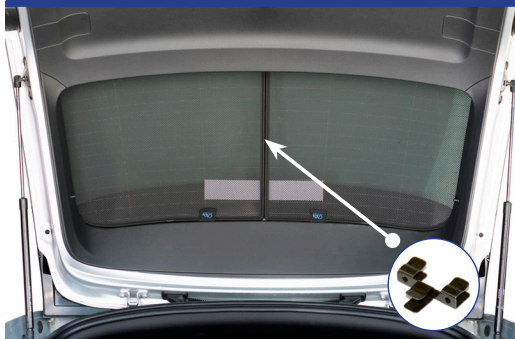

Installation

SKODA SCALA 5DR
SKO-SCAL-5-A

Tailgate Shade Installation

STEP 7

Repeat this whole process for the other side.

STEP 8

STEP 9

STEP 10

STEP 11