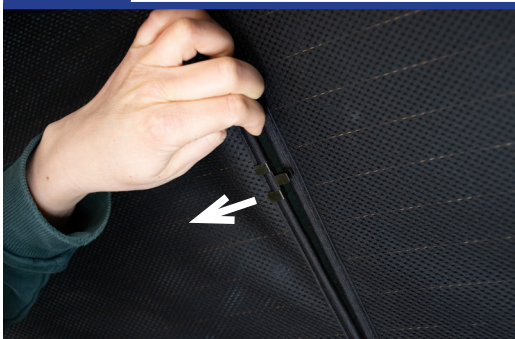

Installation

SKODA SCALA 5DR
SKO-SCAL-5-A

Tailgate Shade Installation

STEP 7

Repeat this whole process for the other side.

STEP 8

STEP 9

STEP 10

STEP 11