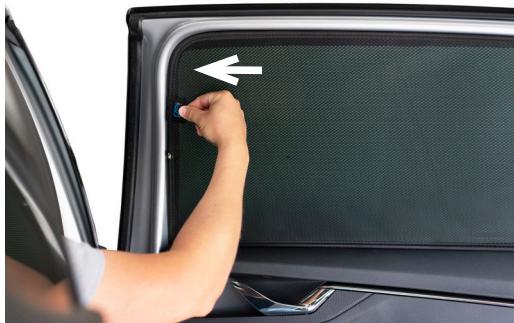

STEP 6

Installation

SKODA SCALA 5DR
SKO-SCAL-5-A

Side Shade Installation

STEP 7

STEP 8

STEP 9

STEP 10

Repeat this whole process for the other side.

Installation

SKODA SCALA 5DR
SKO-SCAL-5-A

Components Needed

Port Shades

CL-M02 x 4

Port Shade Installation

STEP 1