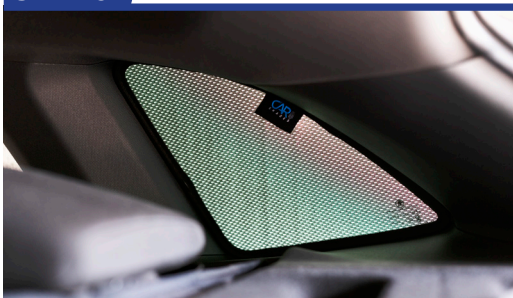

STEP 6

Repeat this whole process for the other side.