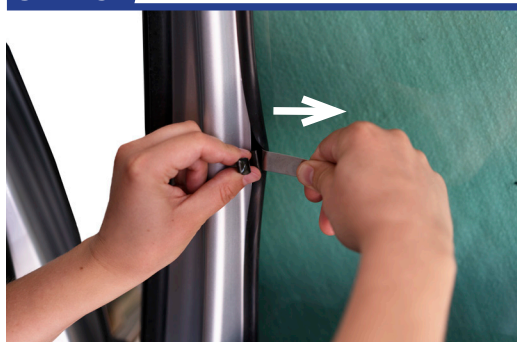

CL-T01 x 1

Side Shade Installation

STEP 1

STEP 2

STEP 3

STEP 4

STEP 5

Repeat steps 3 & 4 for the second M11 Clip