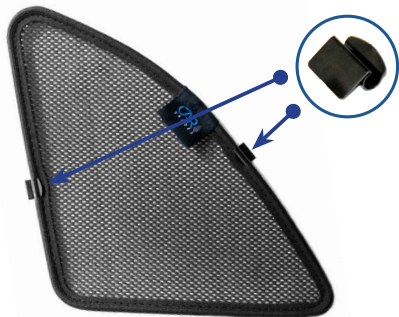

STEP 6

Installation

SKODA SCALA 5DR
SKO-SCAL-5-A

Side Shade Installation

STEP 7

STEP 8

STEP 9

STEP 10

Repeat this whole process for the other side.

Installation

SKODA SCALA 5DR
SKO-SCAL-5-A

Components Needed

Port Shades

CL-M02 x 4

Port Shade Installation

STEP 1