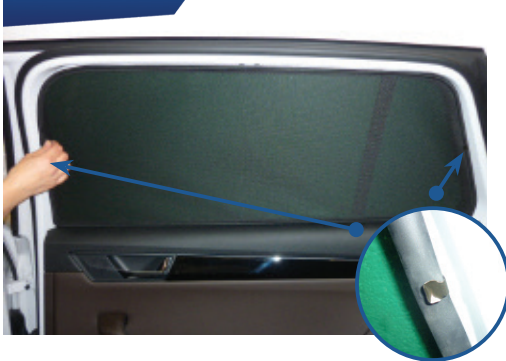

Installation Manual

SKODA SUPERB EST
SKO-SUPE-E-C-18

COMPONENTS INCLUDED

FIXING CLIPS

CL-M05 x 4

CL-T01 x 1

Side Shade Installation

SKODA SUPERB EST
SKO-SUPE-E-C-18

COMPONENTS NEEDED:

STEP #1

INSERT CLIPS INSIDE WEATHERSTRIP

STEP #2

POSITION THE SIDE SHADE

STEP #3

ATTACH SIDE SHADE BEHIND CLIPS

STEP #4

ENSURE SECURELY FITTED IN PLACE

CAR
SHADES