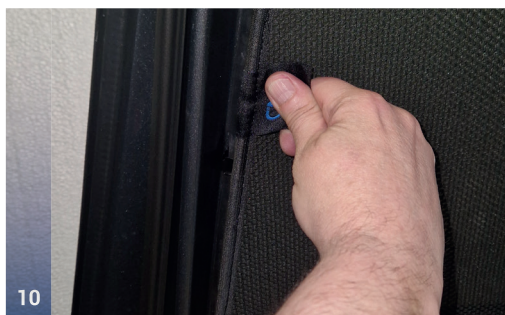

TRIM TOOL - x1

SKODA SUPERB | ESTATE

SKO-SUPE-E-D-18

Side Windows

CLIP PLACEMENT

Side Window Shades - x2

M09 - x4

TRIM TOOL - x1