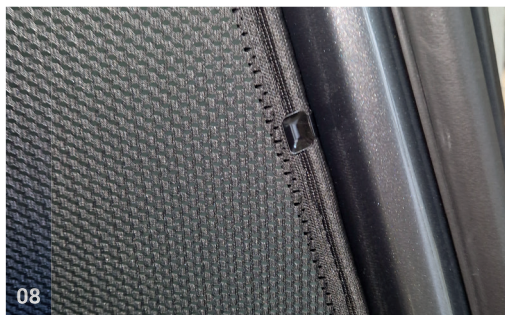

TRIM TOOL - x1

SKODA SUPERB | ESTATE

SKO-SUPE-E-D-18

Side Windows

CLIP PLACEMENT

Side Window Shades - x2

M09 - x4

TRIM TOOL - x1